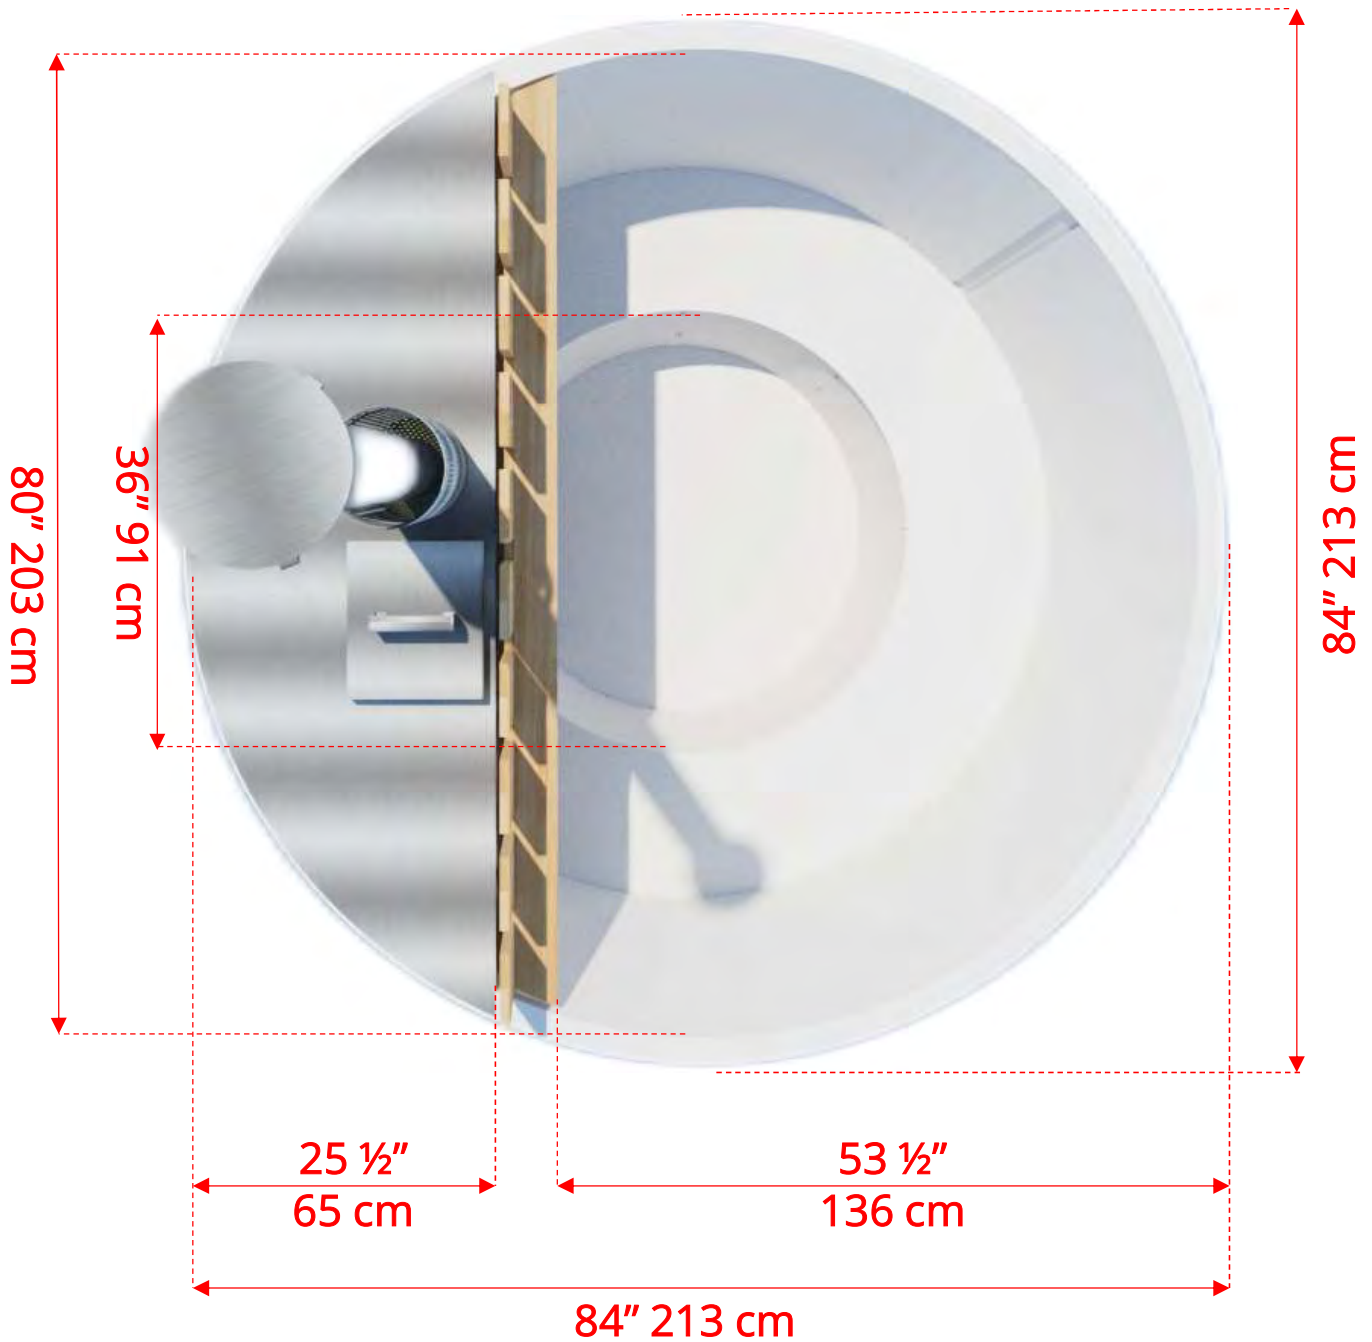

470EV

The Evolution Cedar Tub 7' (184cm)

470EV

The Evolution Cedar Tub 7' (184cm)

470EV

The Evolution Cedar Tub 7' (184cm)

730186 3 Tier Steps for Round Tub (Optional)

730180 Cover Stand with Firewood Storage (Optional)