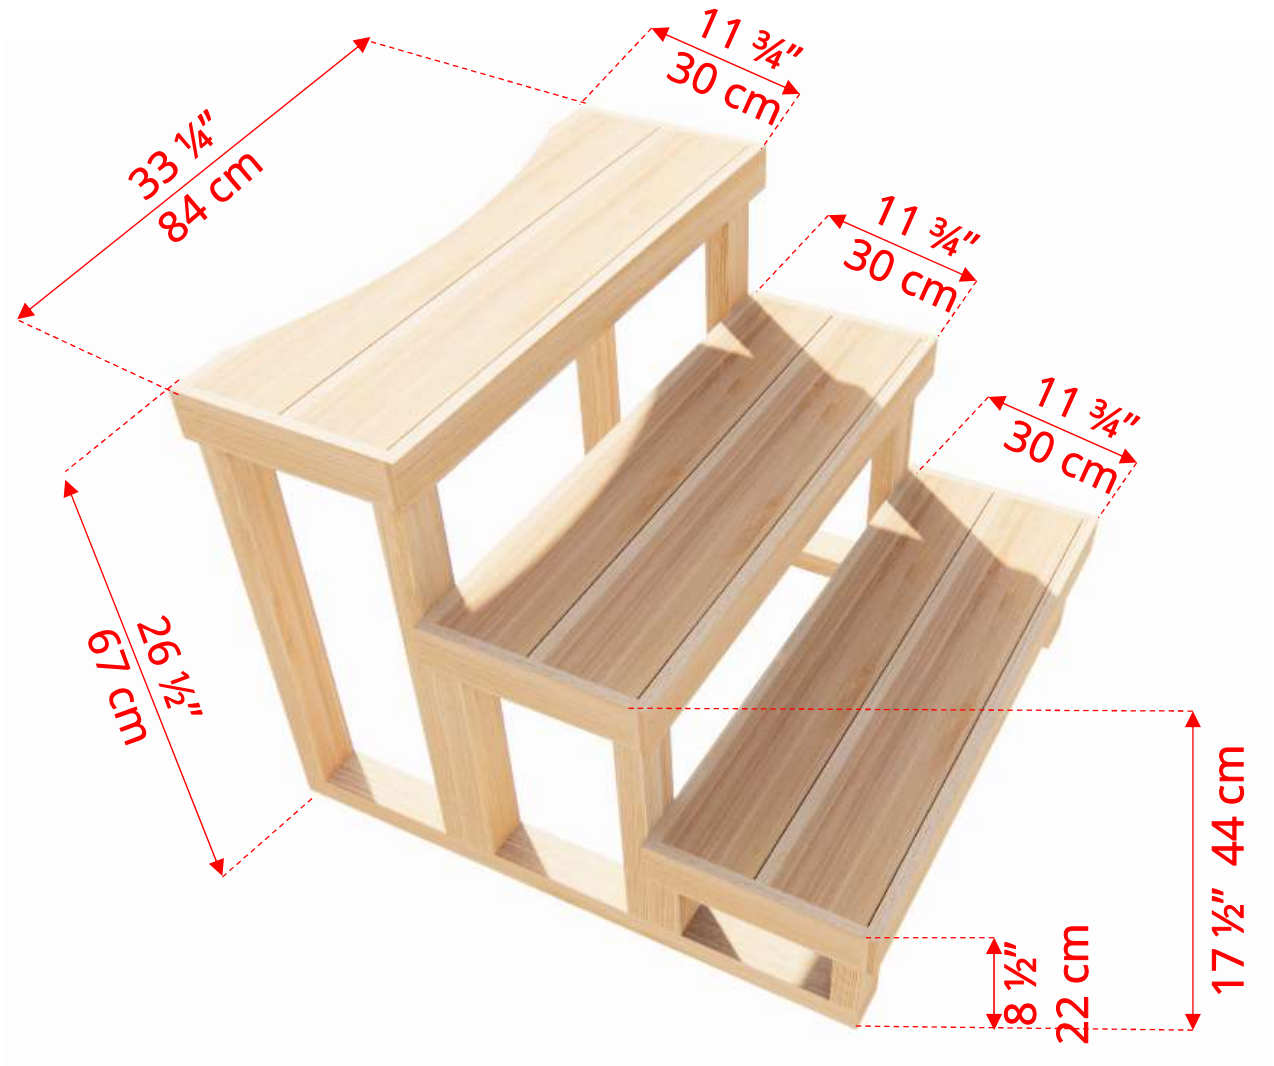

470EV

The Evolution Cedar Tub 7' (184cm)

470EV

The Evolution Cedar Tub 7' (184cm)

470EV

The Evolution Cedar Tub 7' (184cm)

730186 3 Tier Steps for Round Tub (Optional)

730180 Cover Stand with Firewood Storage (Optional)