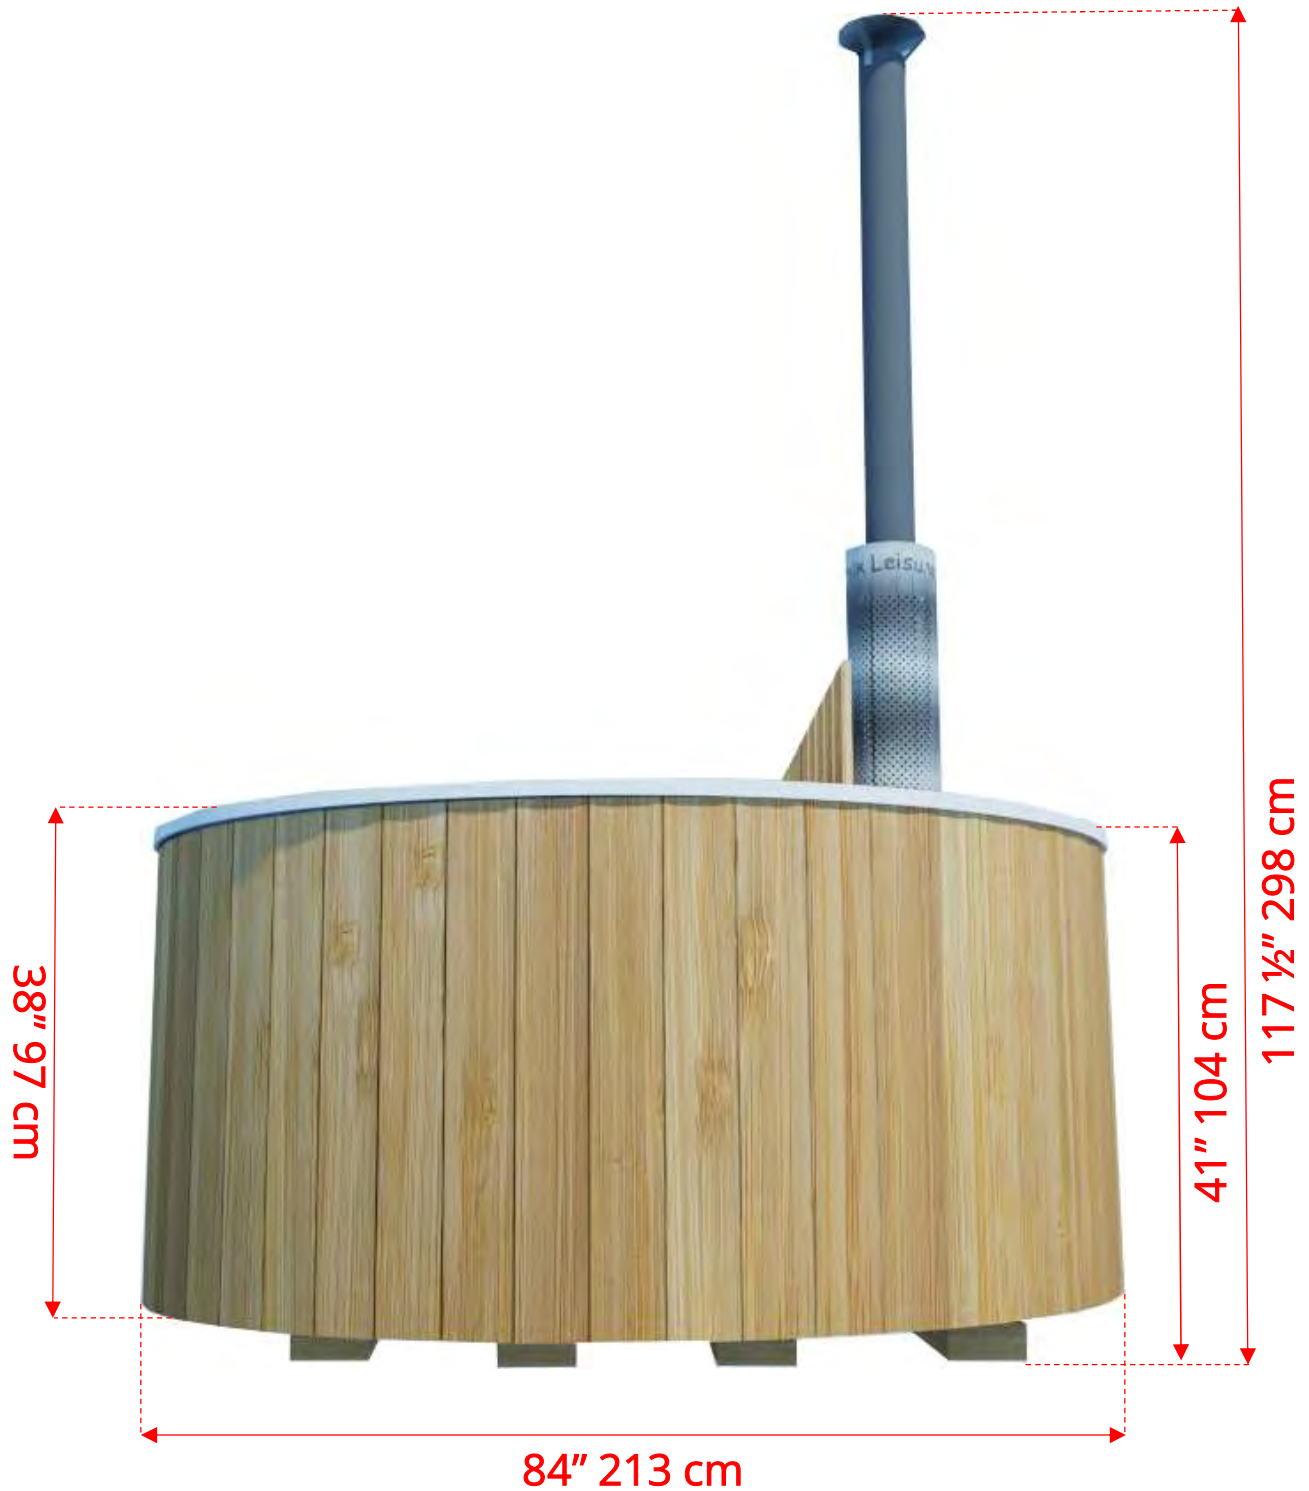

470EV

The Evolution Cedar Tub 7' (184cm)

470EV

The Evolution Cedar Tub 7' (184cm)

470EV

The Evolution Cedar Tub 7' (184cm)

730186 3 Tier Steps for Round Tub (Optional)

730180 Cover Stand with Firewood Storage (Optional)