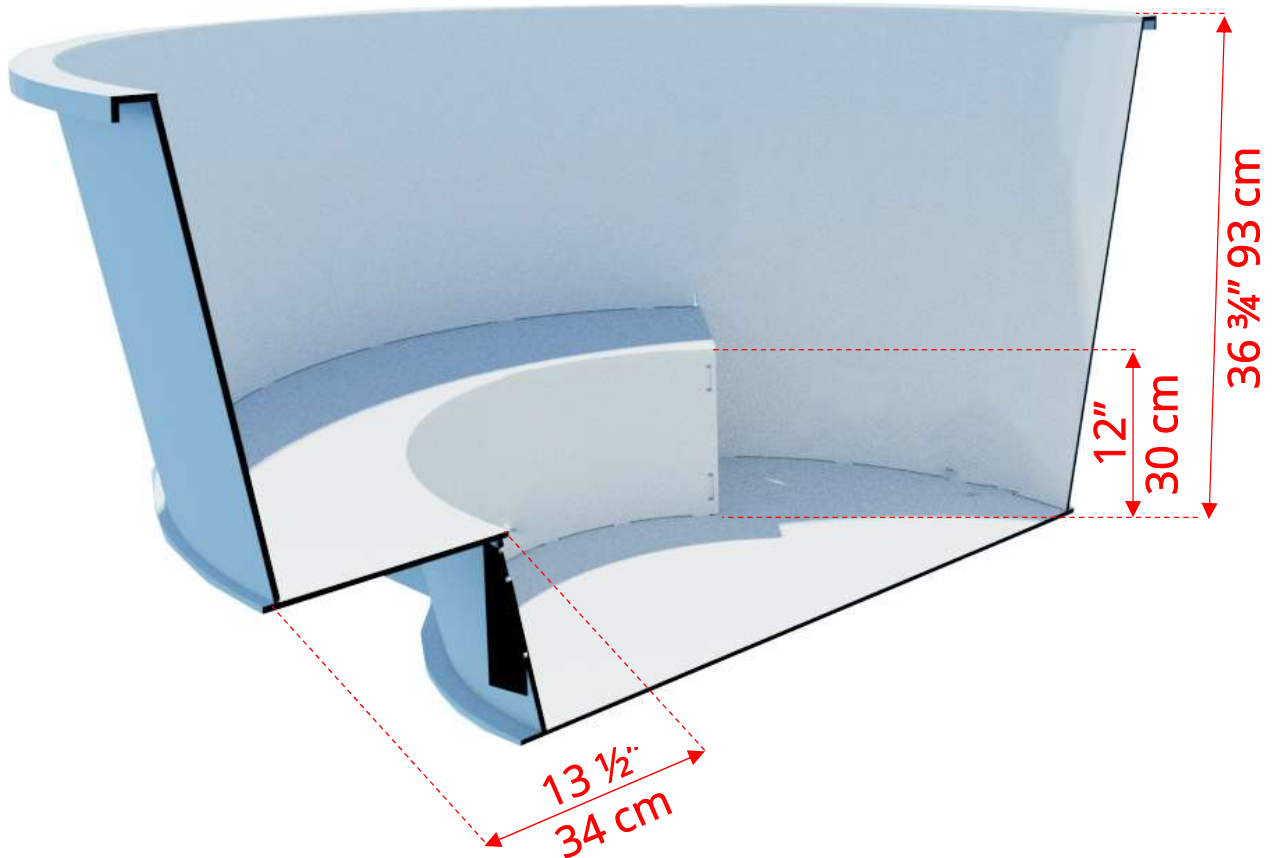

470EV

The Evolution Cedar Tub 7' (184cm)

470EV

The Evolution Cedar Tub 7' (184cm)

470EV

The Evolution Cedar Tub 7' (184cm)

730186 3 Tier Steps for Round Tub (Optional)

730180 Cover Stand with Firewood Storage (Optional)