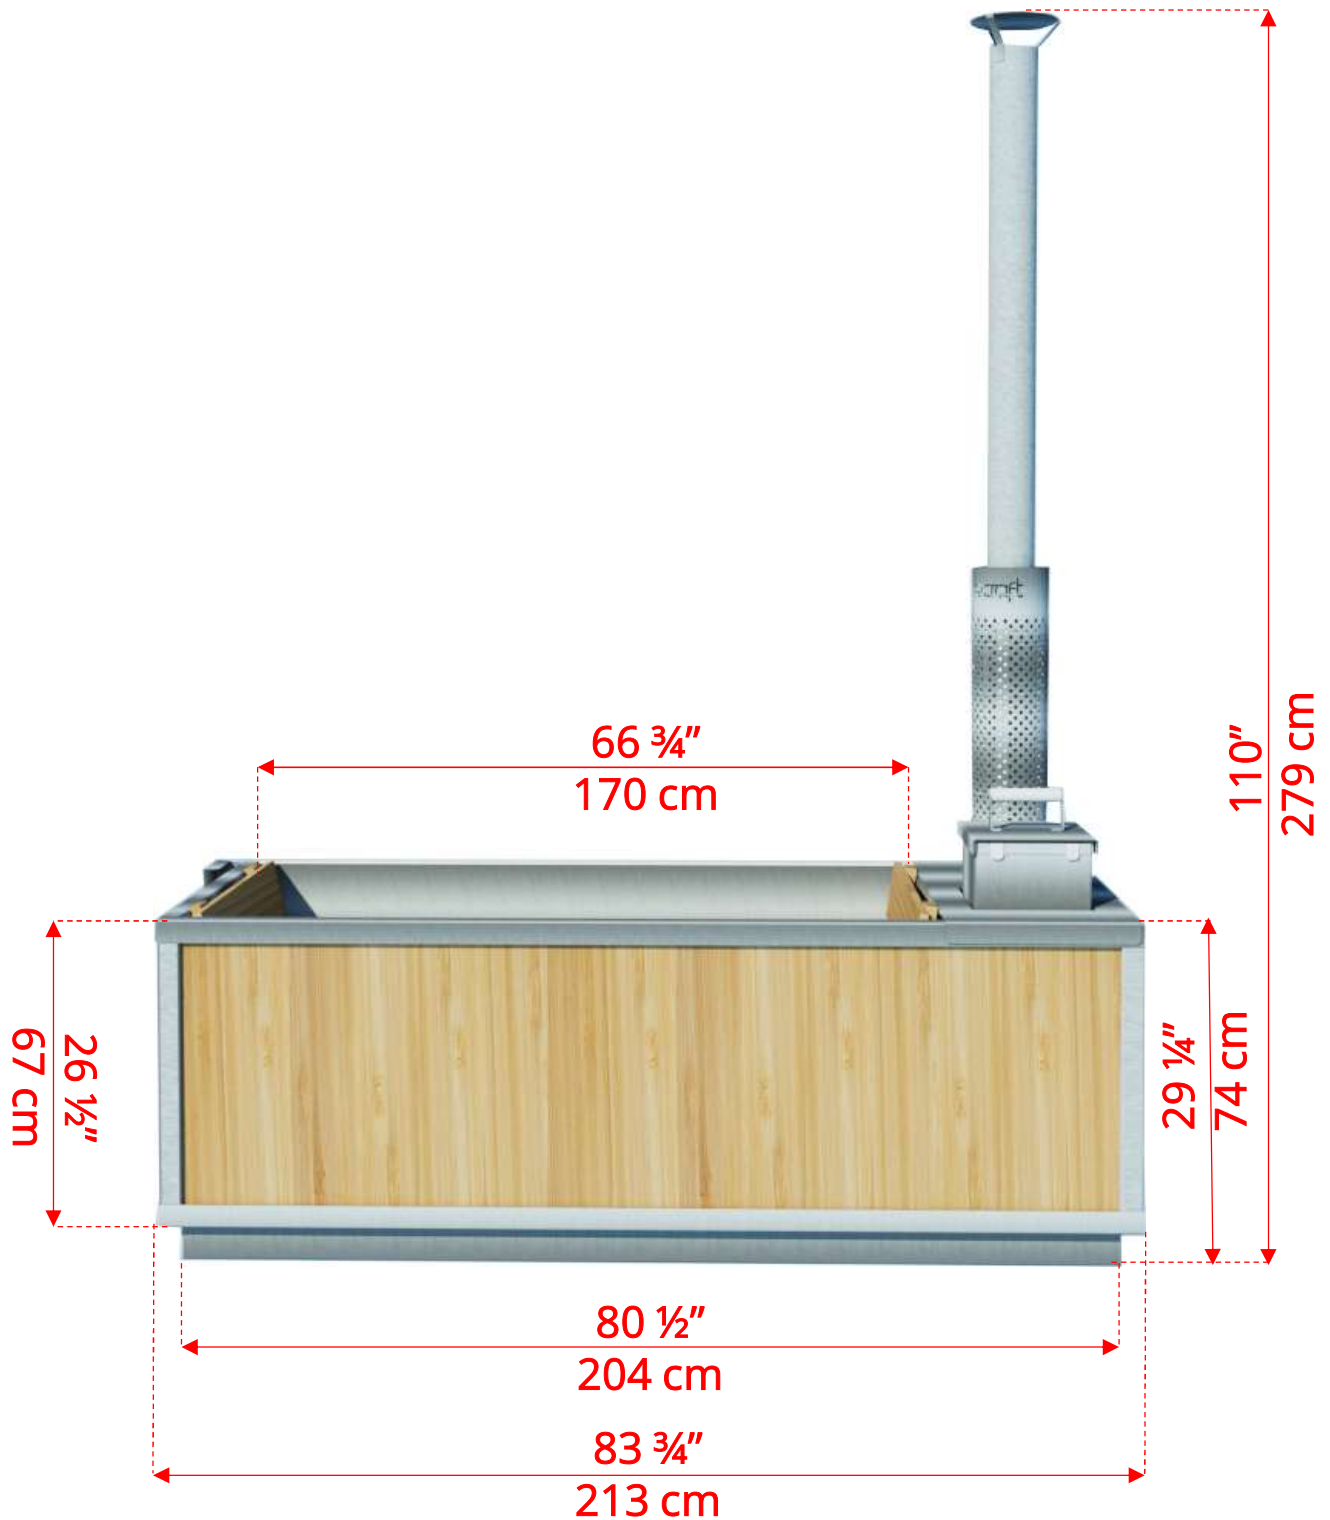

CT372W

The Starlight Wood Burning Hot Tub