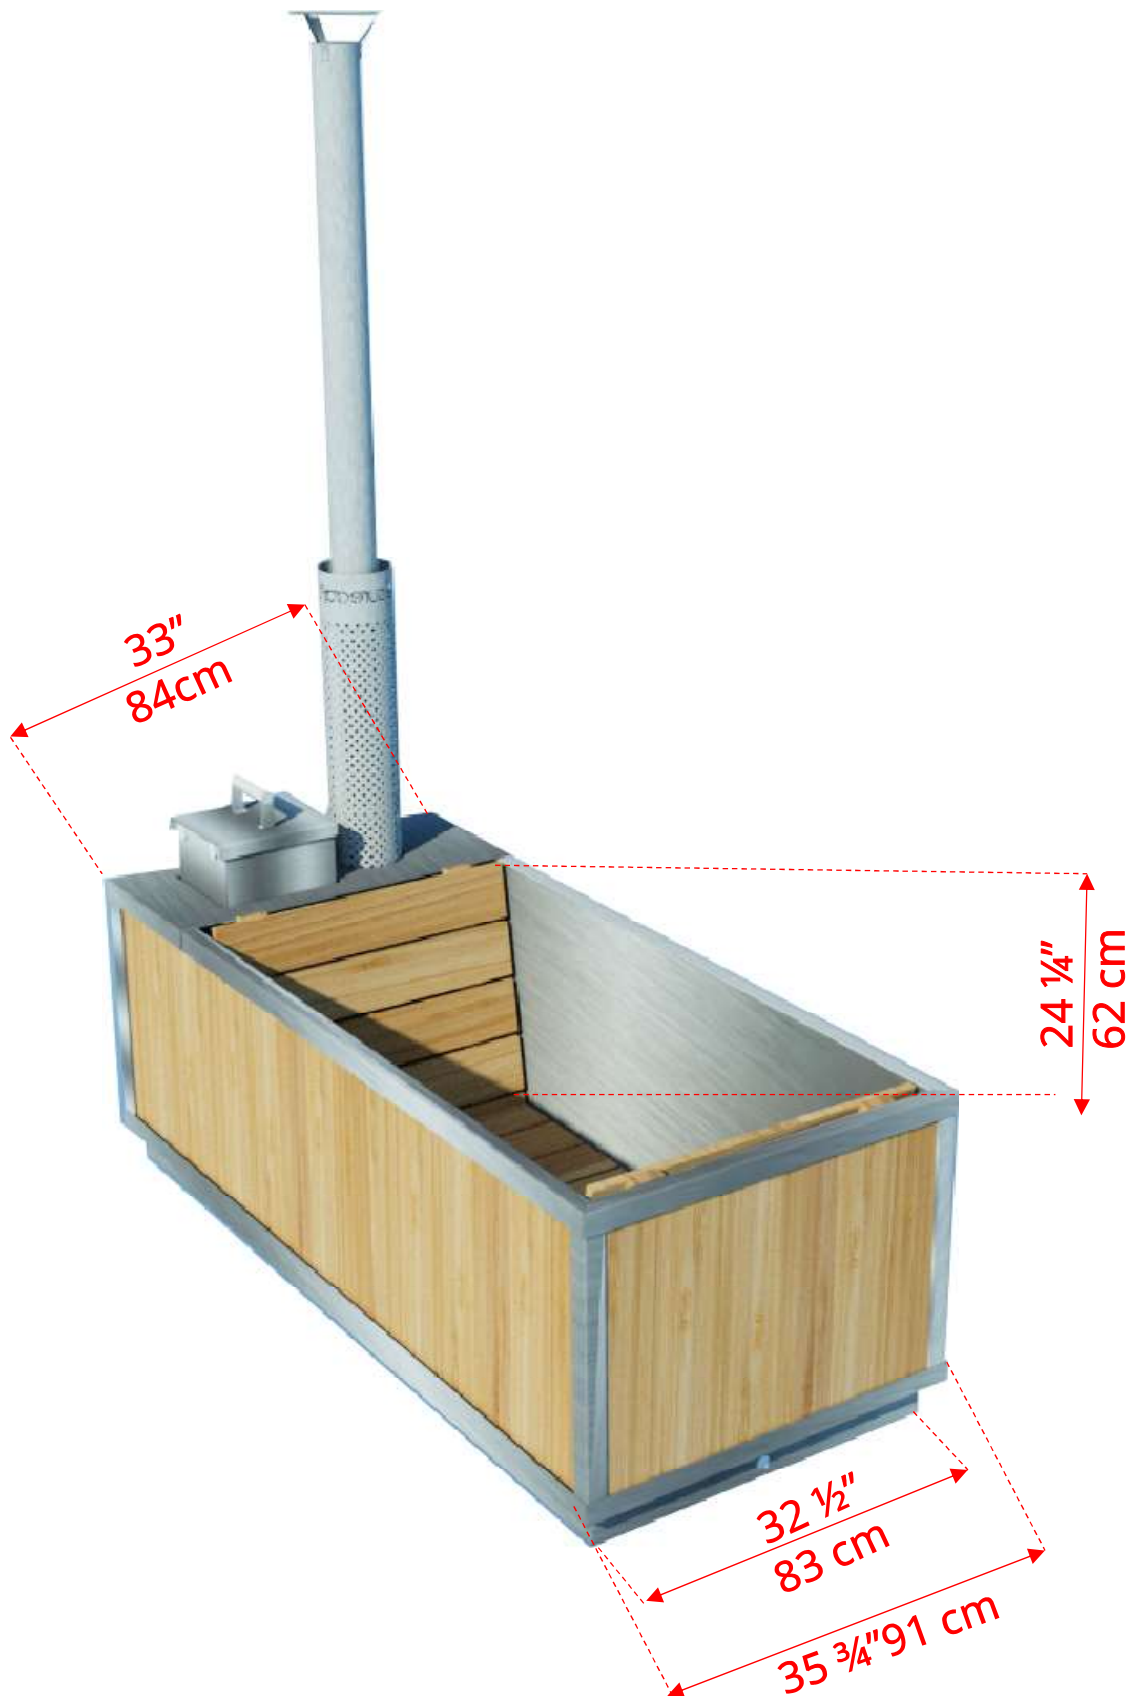

CT372W

The Starlight Wood Burning Hot Tub