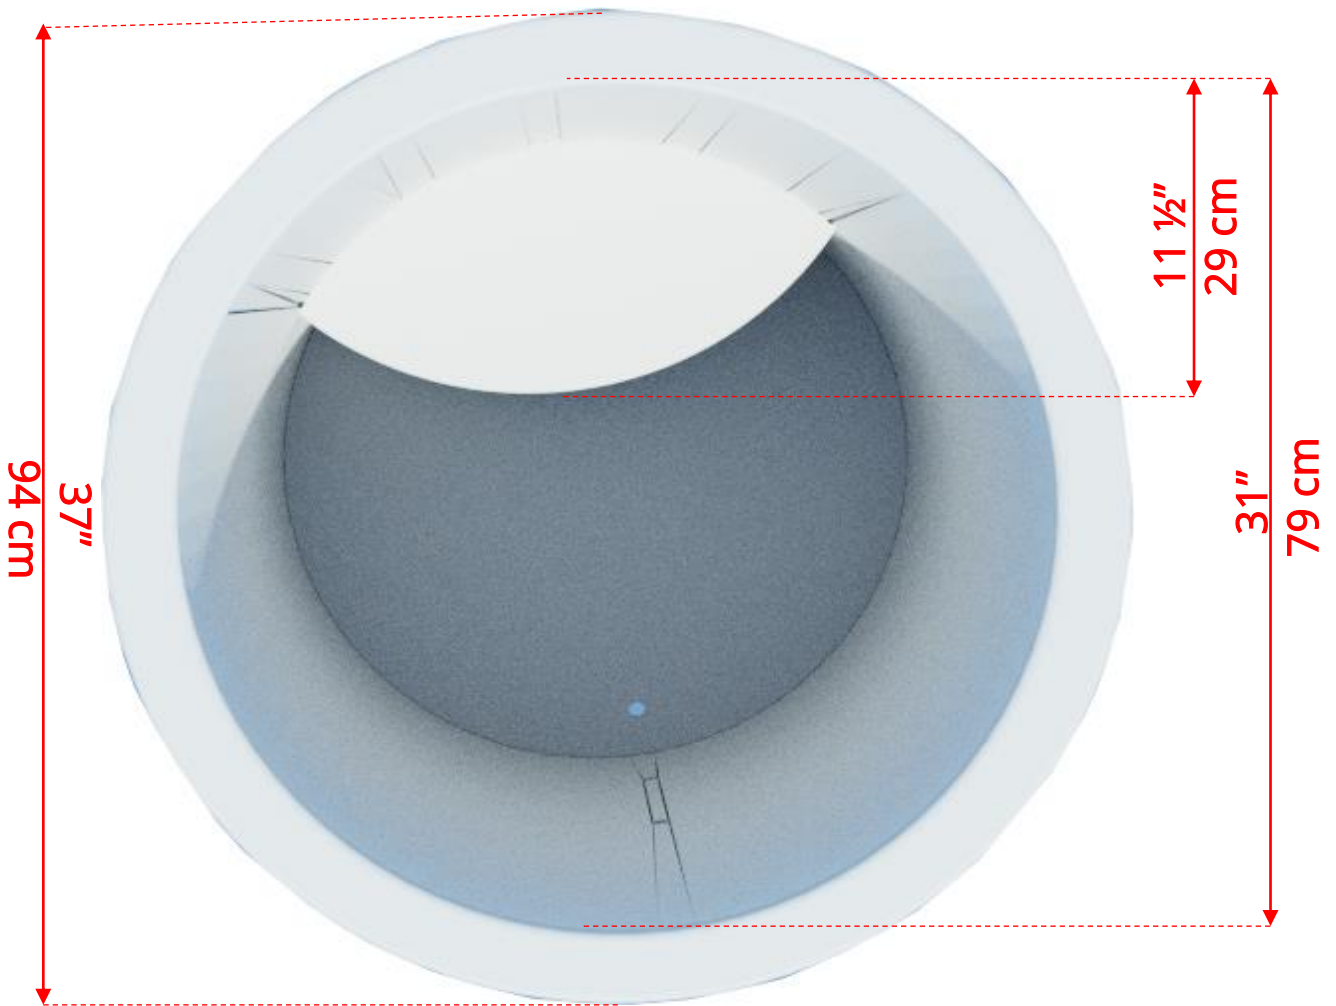

332CP The Arctic Plunge Tub

332CP The Arctic Plunge Tub

Top View

Seat Height 12" (30cm)