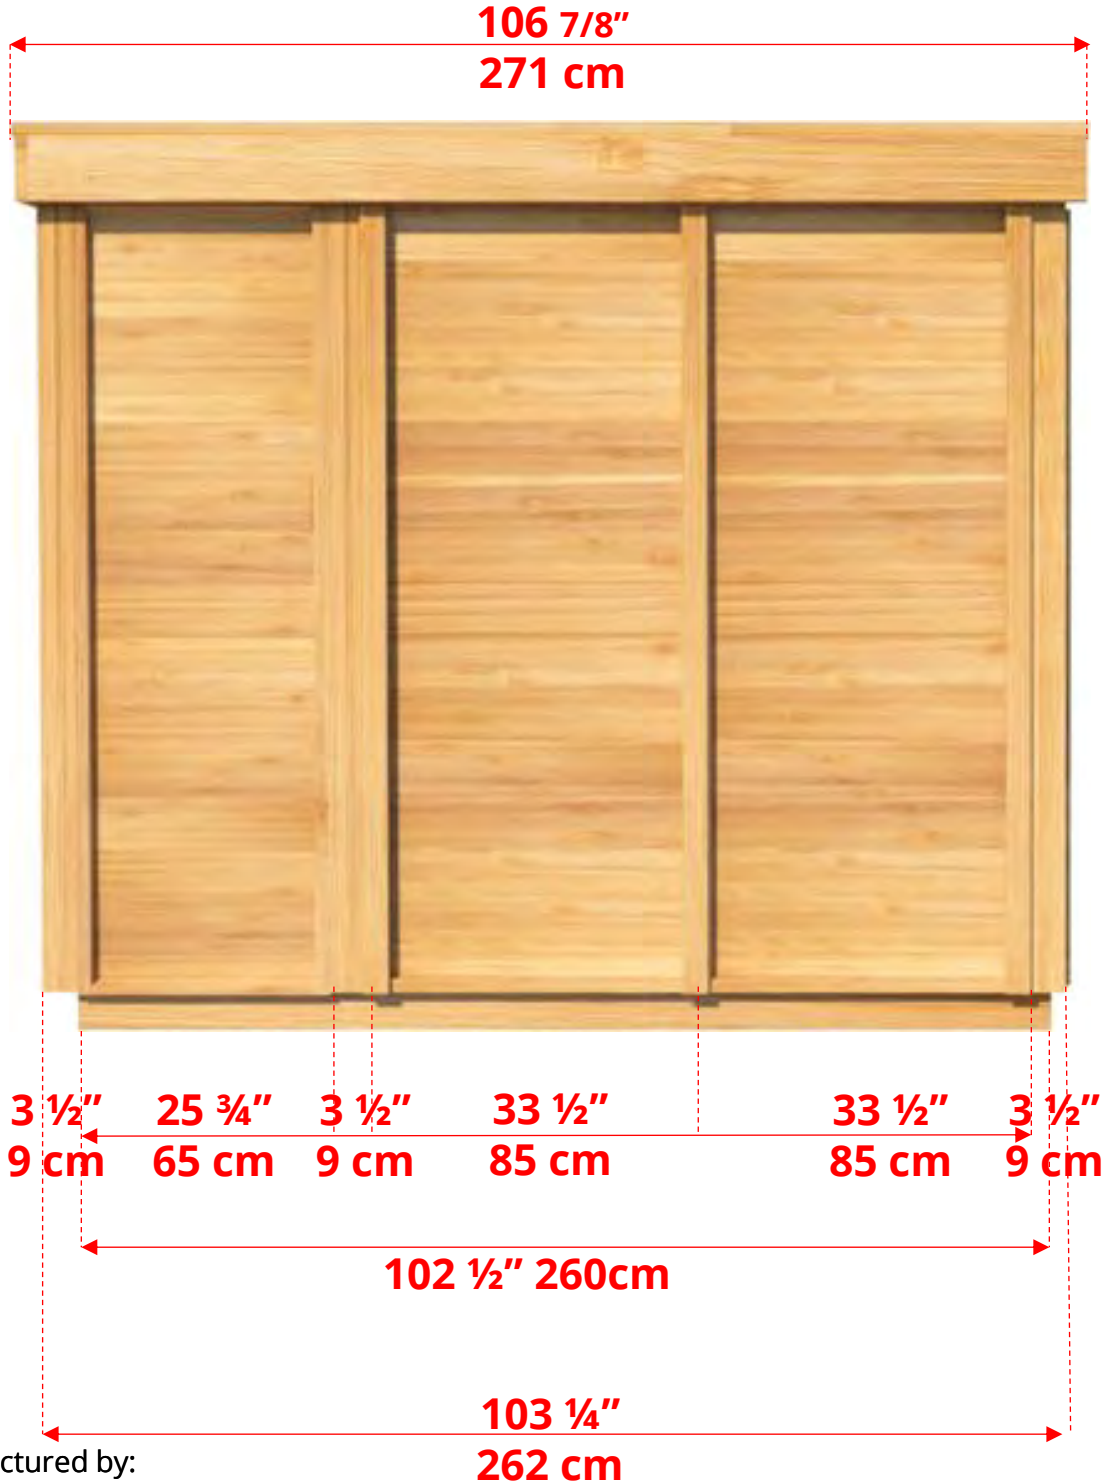

pure cübe

CU670P/CU672P Outdoor Pure Cube Sauna