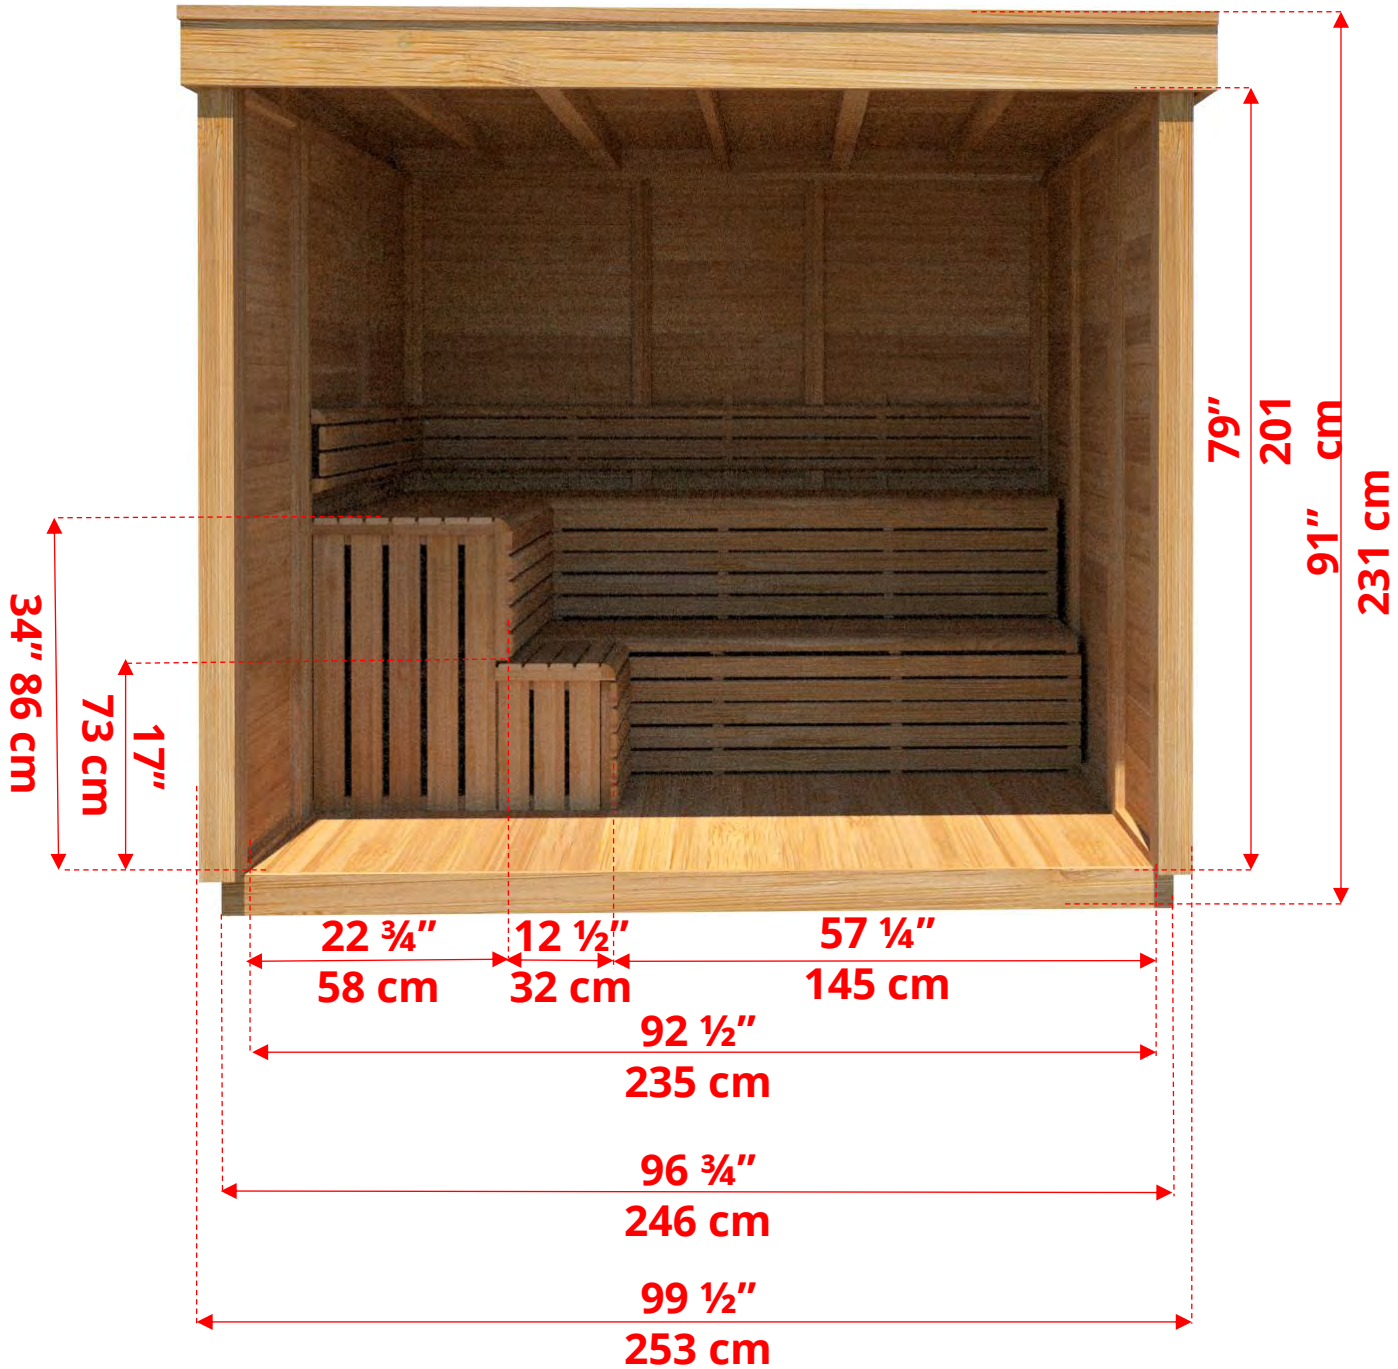

pure cübe

CU670P/CU672P Outdoor Pure Cube Sauna

Manufactured by:

tel: 888-923-9813 | info@leisurecraft.com | web: www.leisurecraft.com