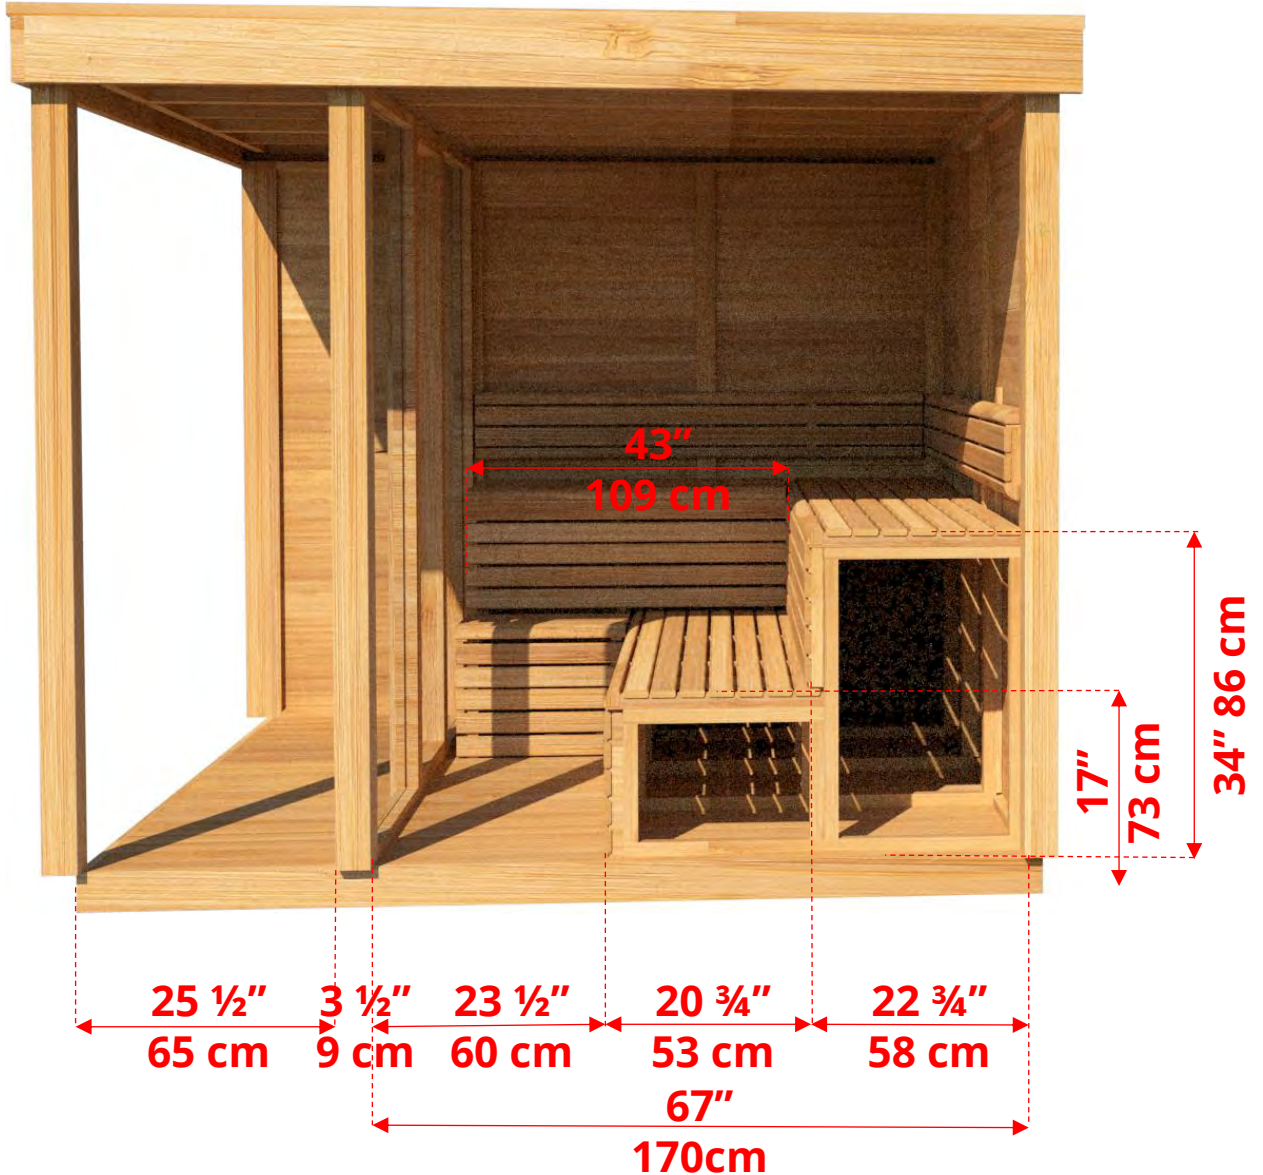

pure cübe

CU670P/CU672P Outdoor Pure Cube Sauna

Manufactured by:

tel: 888-923-9813 | info@leisurecraft.com | web: www.leisurecraft.com