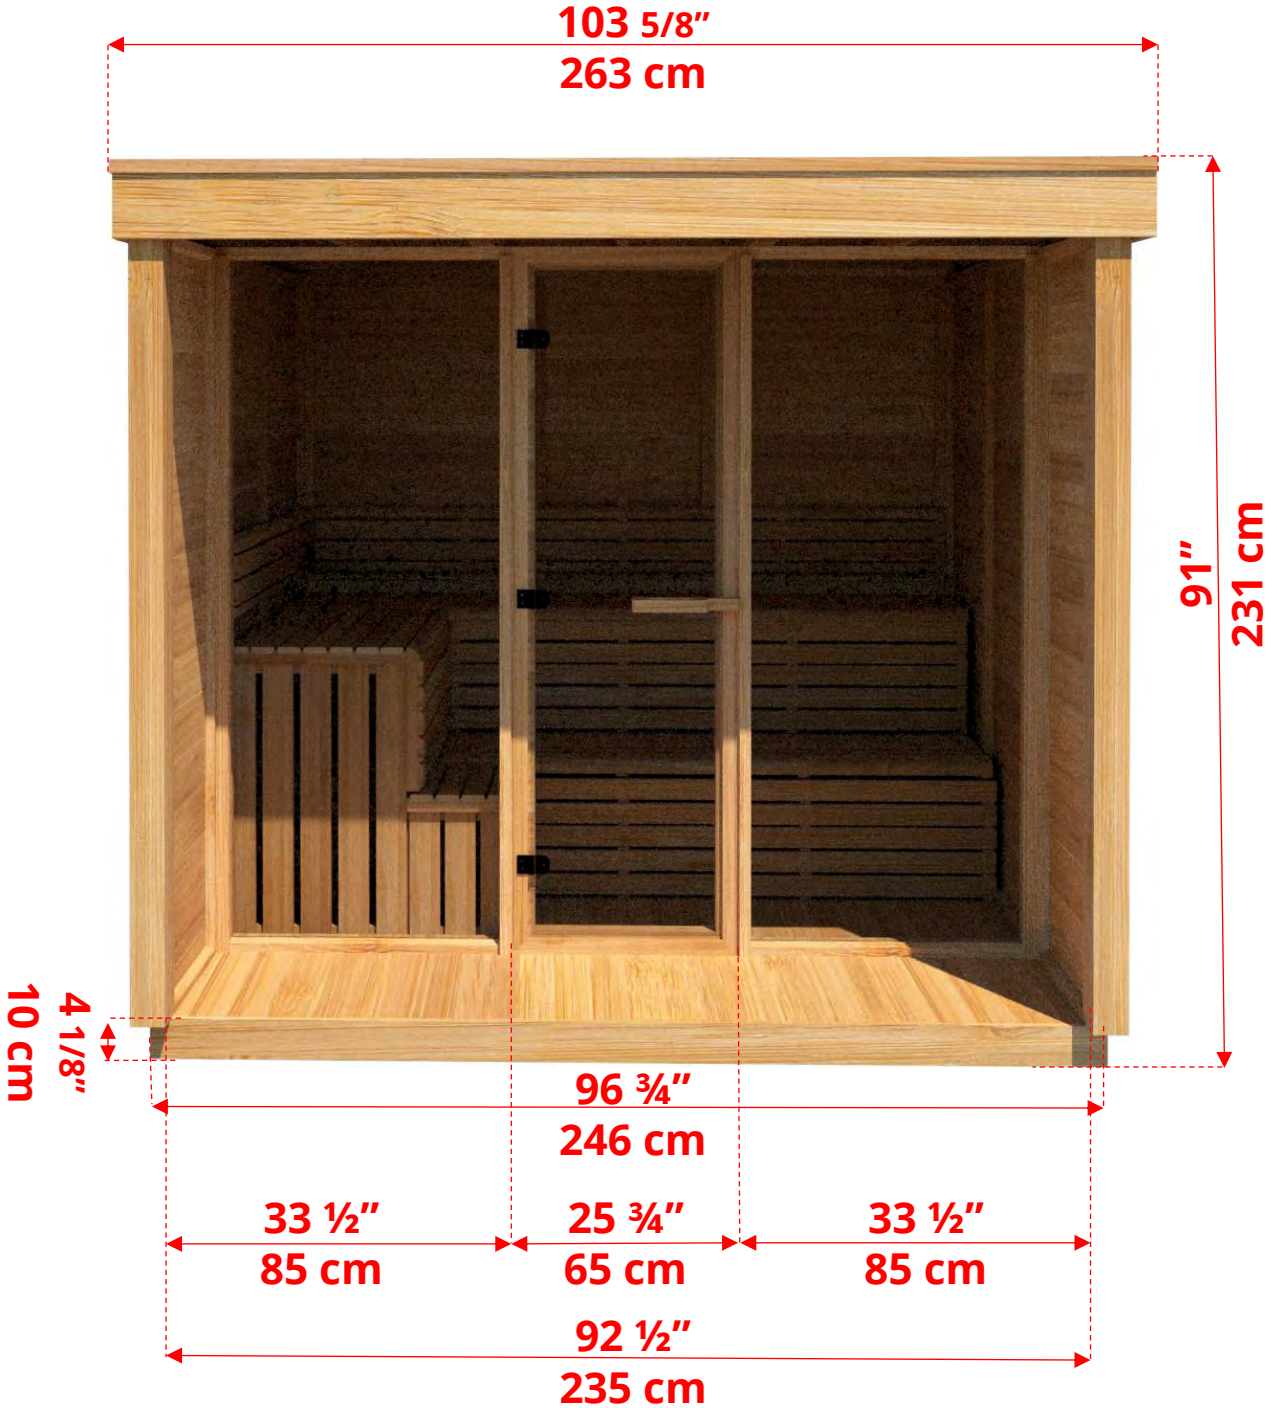

CU670P/CU672P Outdoor Pure Cube Sauna

Manufactured by: