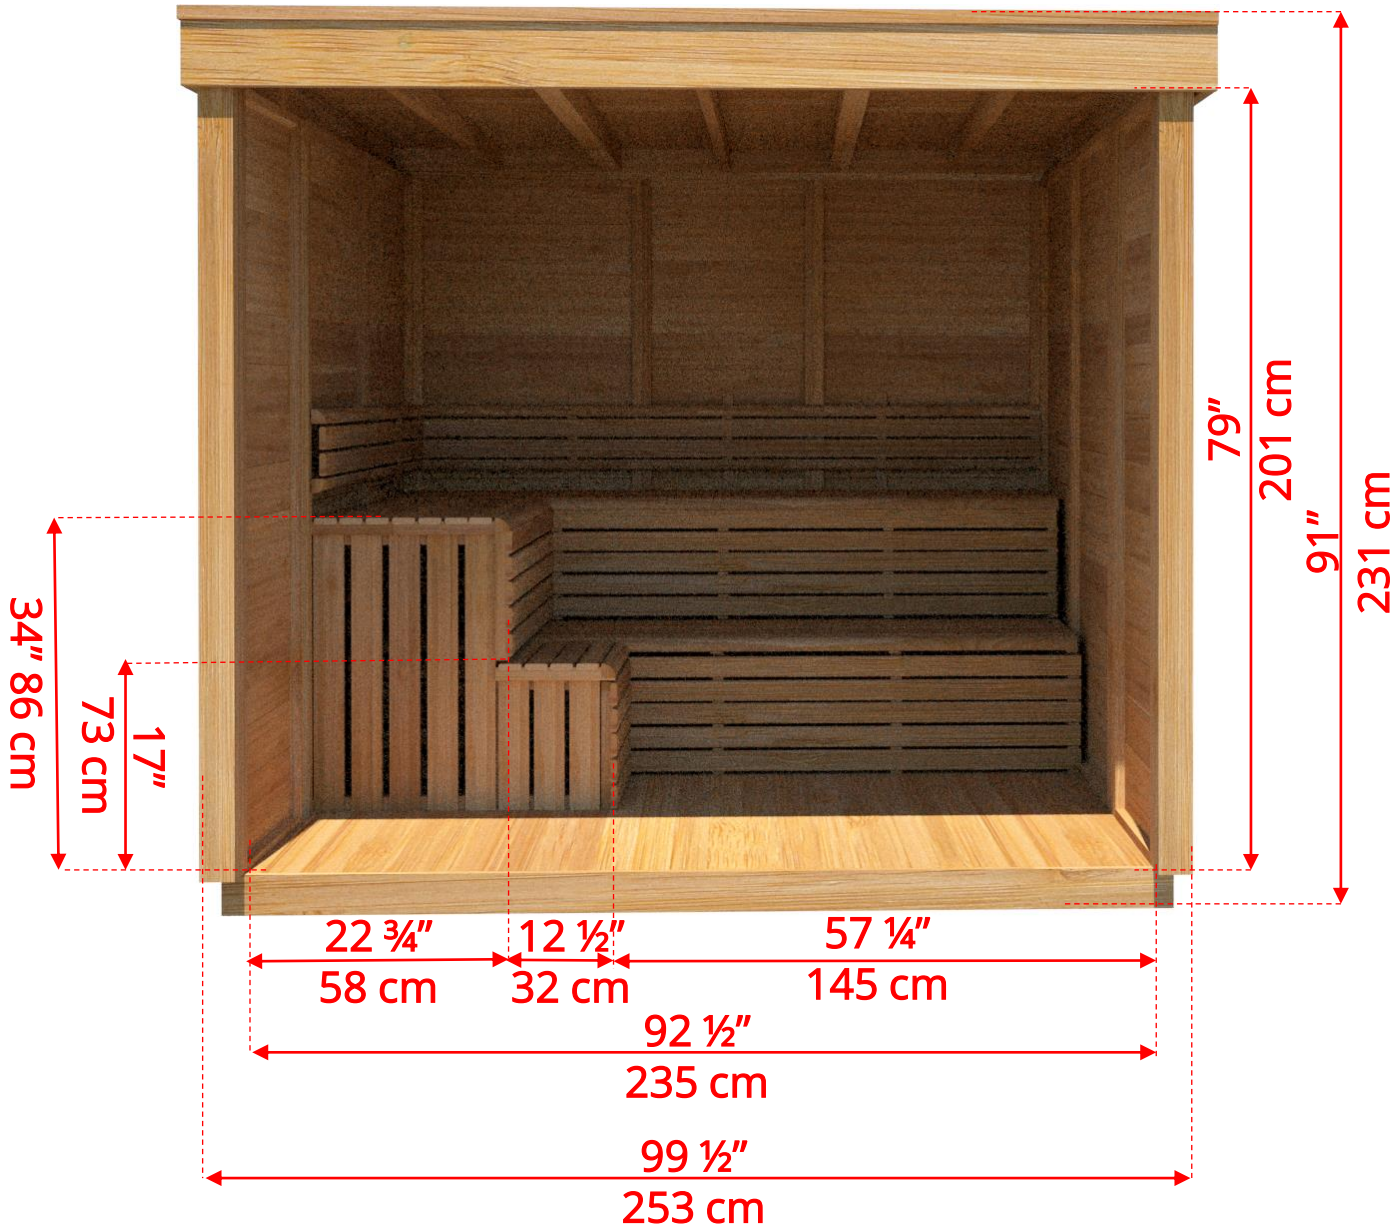

pure cübe

CU670P/CU672P Outdoor Pure Cube Sauna

Manufactured by:

tel: 888-923-9813 | info@leisurecraft.com | web: www.leisurecraft.com

pure cübe

CU670P/CU672P Outdoor Pure Cube Sauna

Manufactured by:

tel: 888-923-9813 | info@leisurecraft.com | web: www.leisurecraft.com