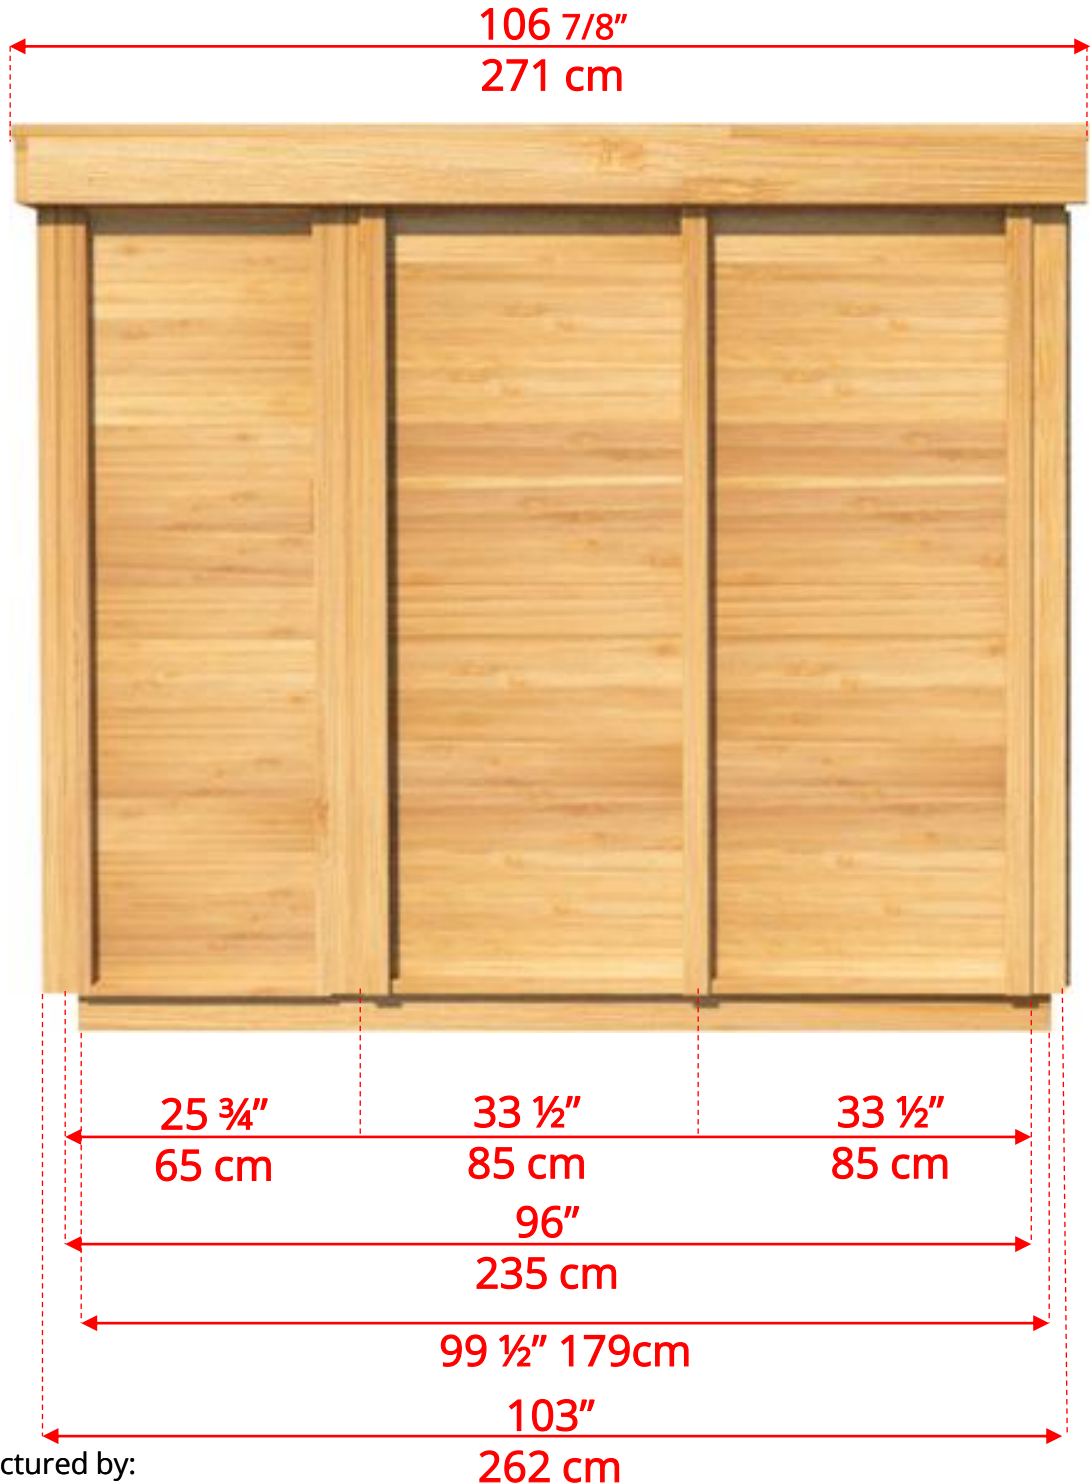

pure cübe

CU670P/CU672P Outdoor Pure Cube Sauna