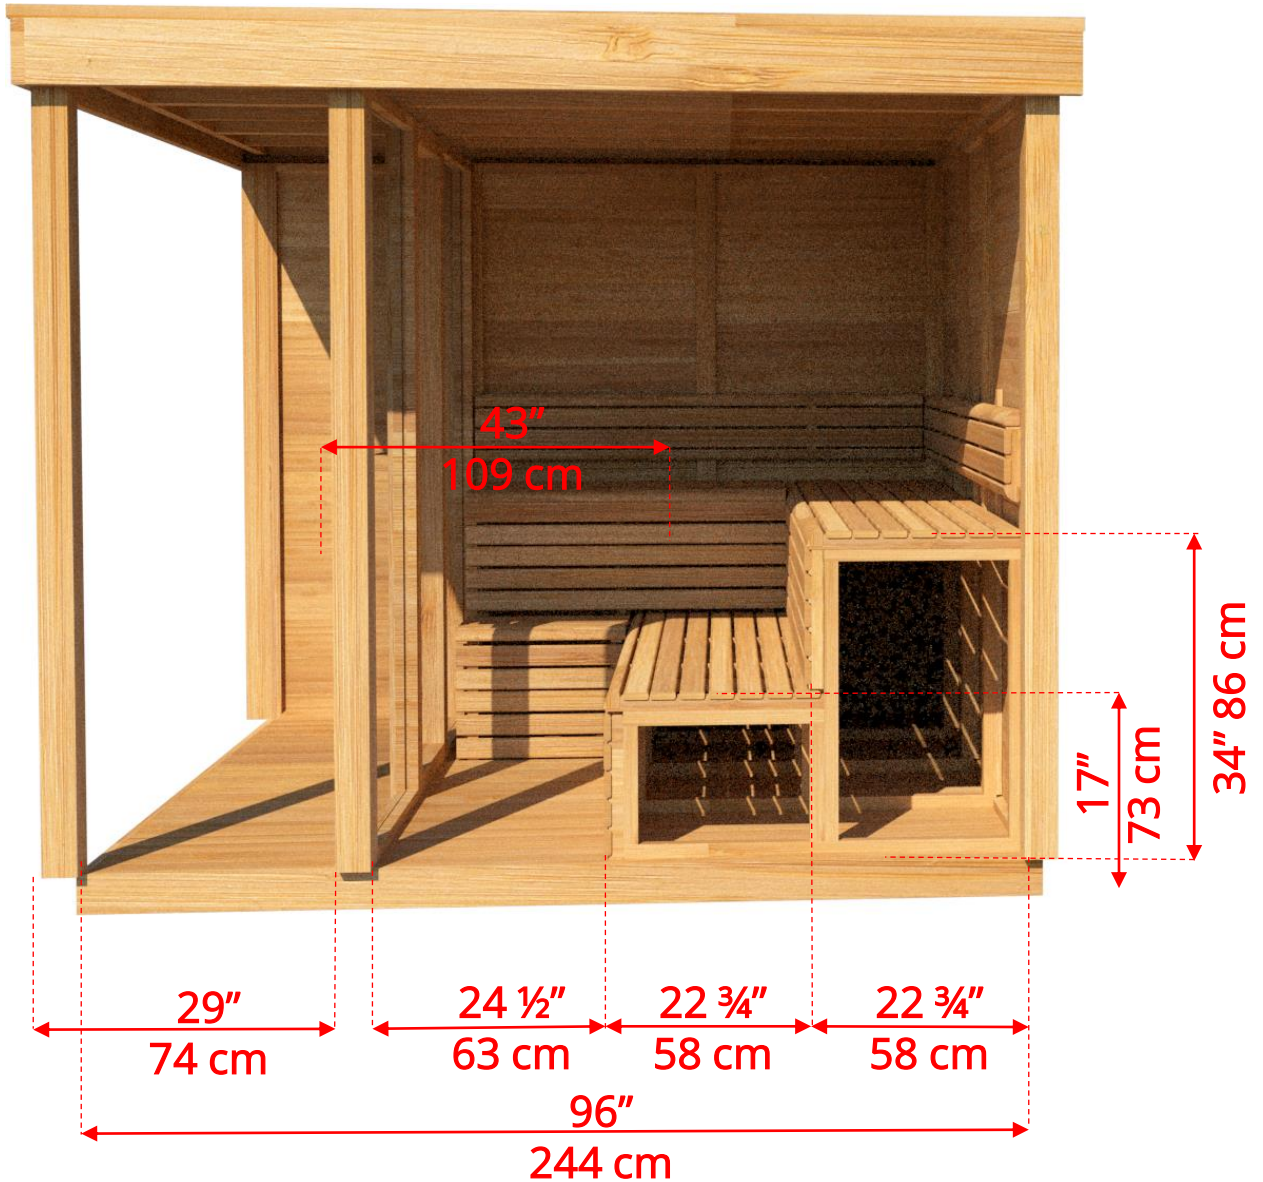

pure cübe

CU670P/CU672P Outdoor Pure Cube Sauna

pure cübe

CU670P/CU672P Outdoor Pure Cube Sauna

Manufactured by:

tel: 888-923-9813 | info@leisurecraft.com | web: www.leisurecraft.com