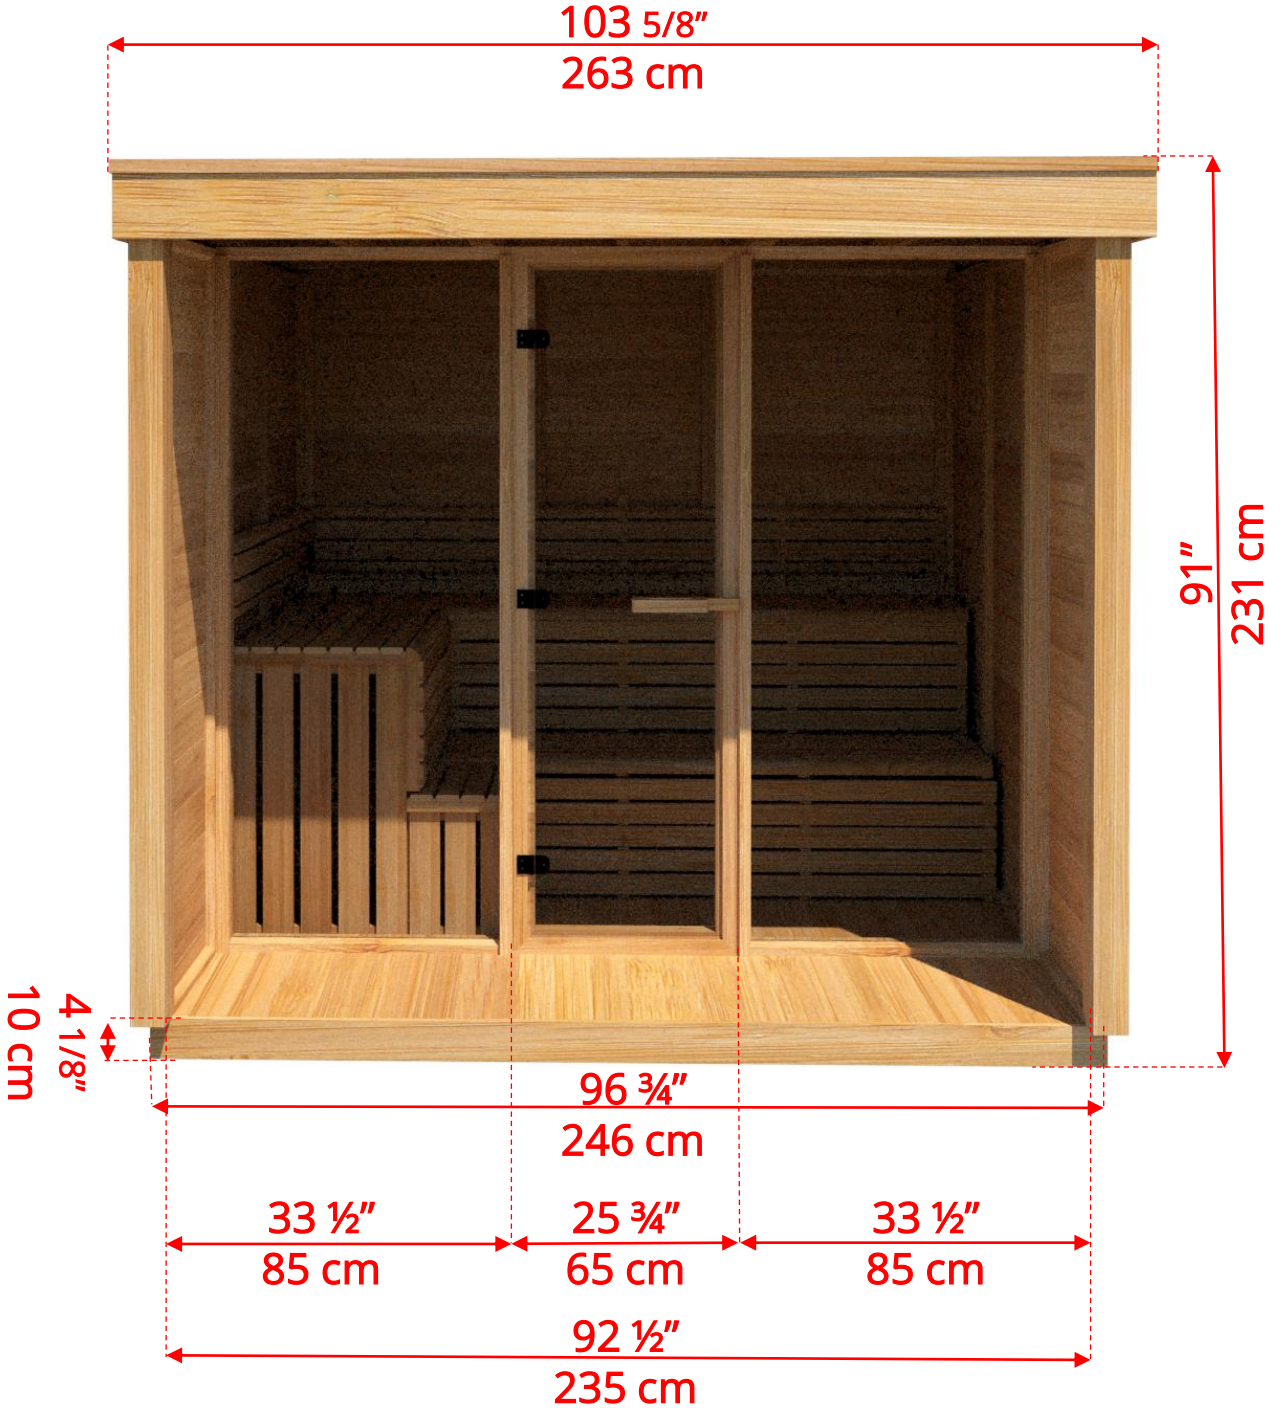

pure cübe

CU670P/CU672P Outdoor Pure Cube Sauna

Manufactured by:

tel: 888-923-9813 | info@leisurecraft.com | web: www.leisurecraft.com

pure cübe

CU670P/CU672P Outdoor Pure Cube Sauna

Manufactured by:

tel: 888-923-9813 | info@leisurecraft.com | web: www.leisurecraft.com