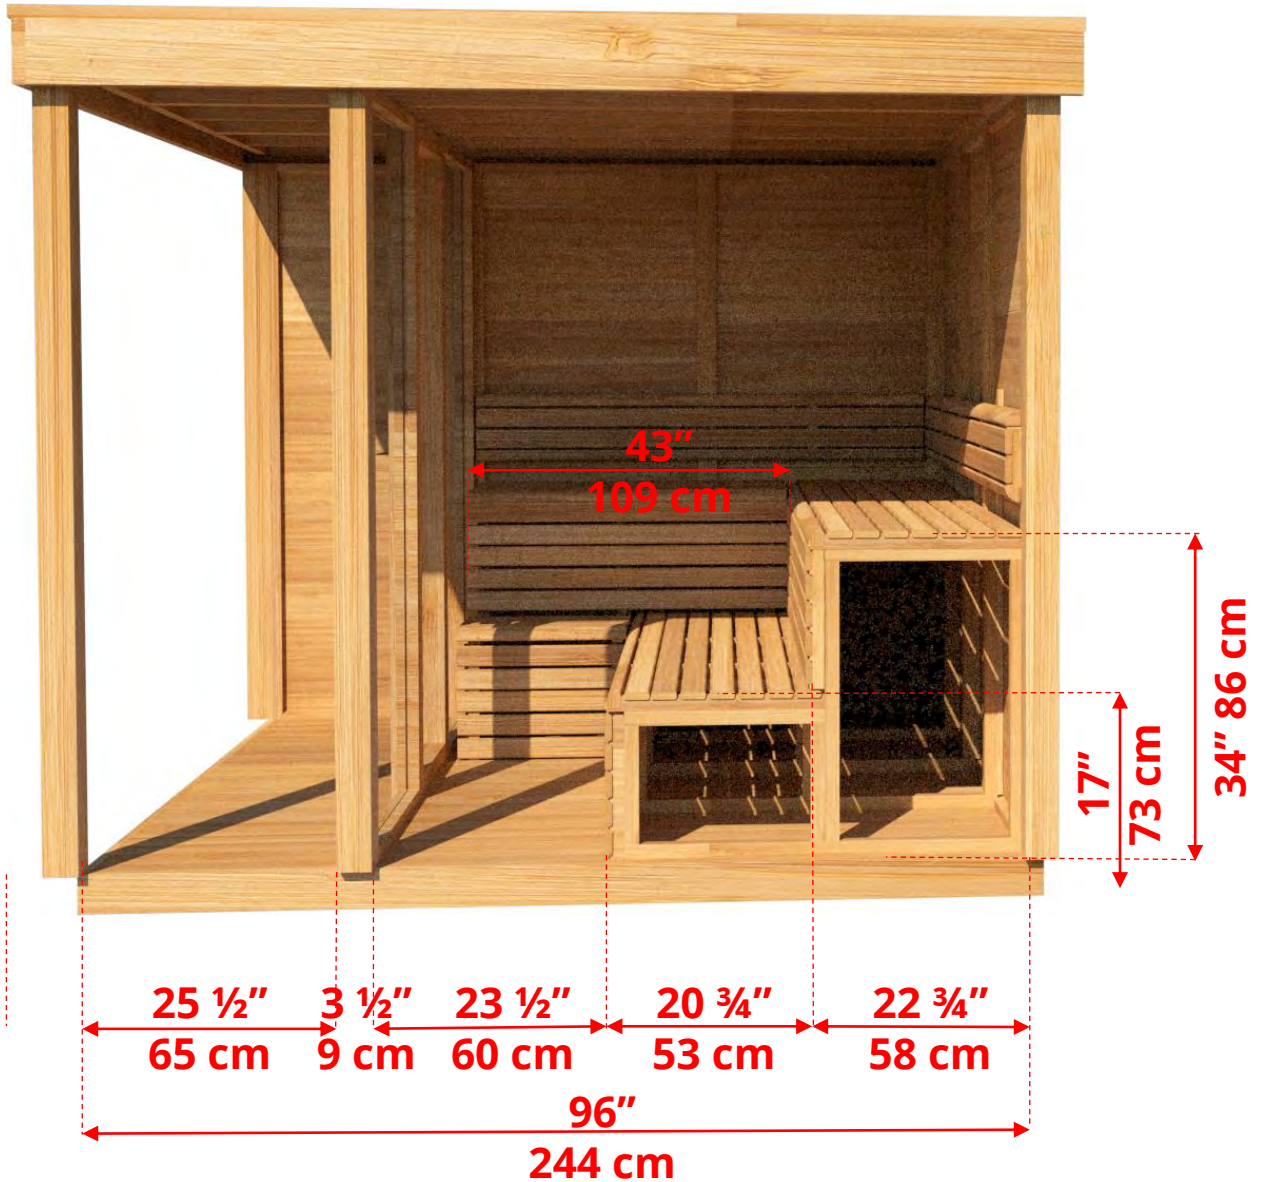

CU670P/CU672P

Outdoor Pure Cube Sauna

Manufactured by:

tel: 888-923-9813 | info@leisurecraft.com | web: www.leisurecraft.com

pure cübe

CU670P/CU672P

Outdoor Pure Cube Sauna

Manufactured by: