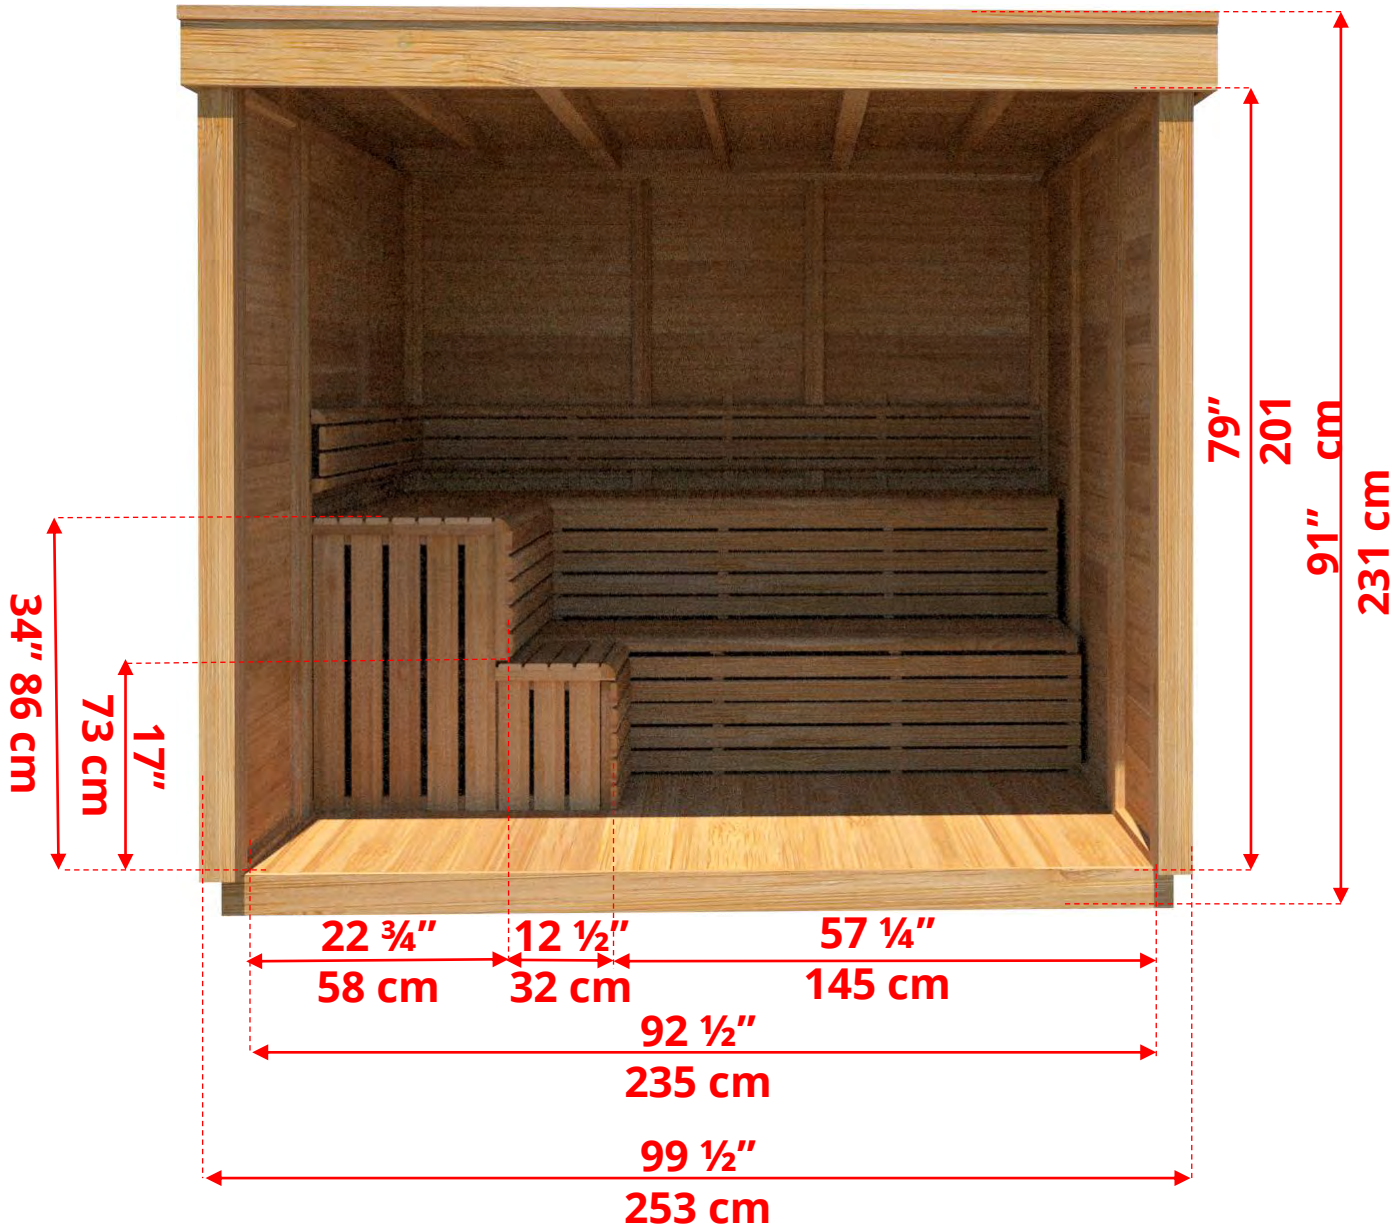

CU670P/CU672P

Outdoor Pure Cube Sauna

Manufactured by:

pure cübe

CU670P/CU672P Outdoor Pure Cube Sauna

Manufactured by:

tel: 888-923-9813 | info@leisurecraft.com | web: www.leisurecraft.com

pure cübe