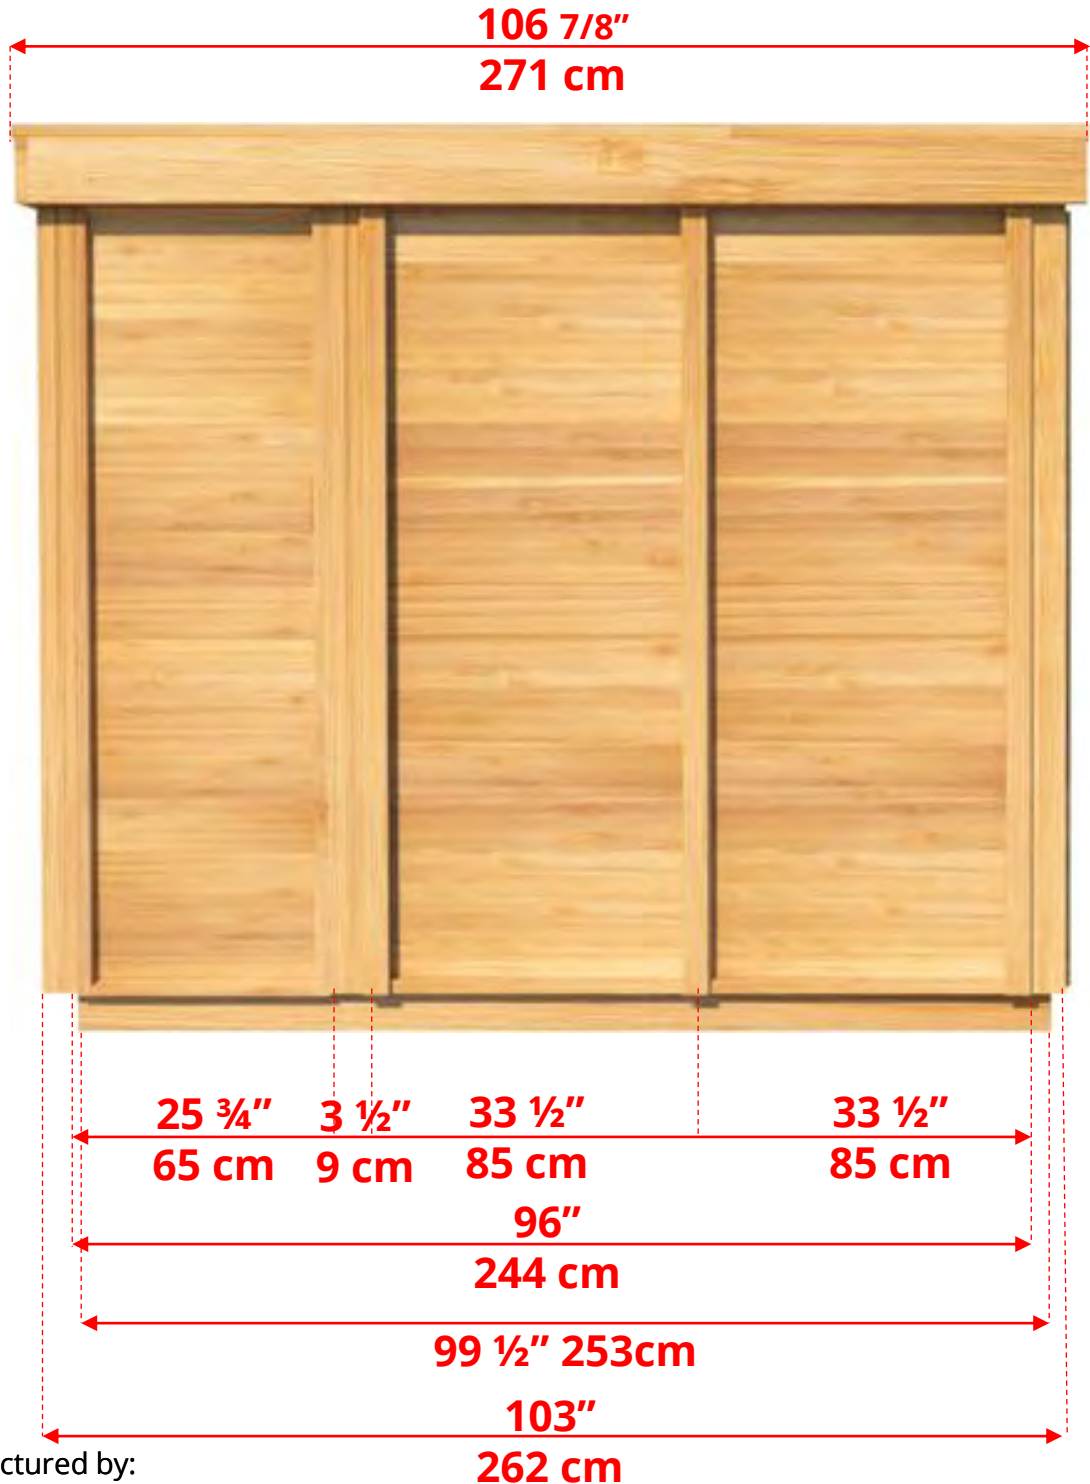

pure cübe

CU670P/CU672P

Outdoor Pure Cube Sauna

Manufactured by:

tel: 888-923-9813 | info@leisurecraft.com | web: www.leisurecraft.com