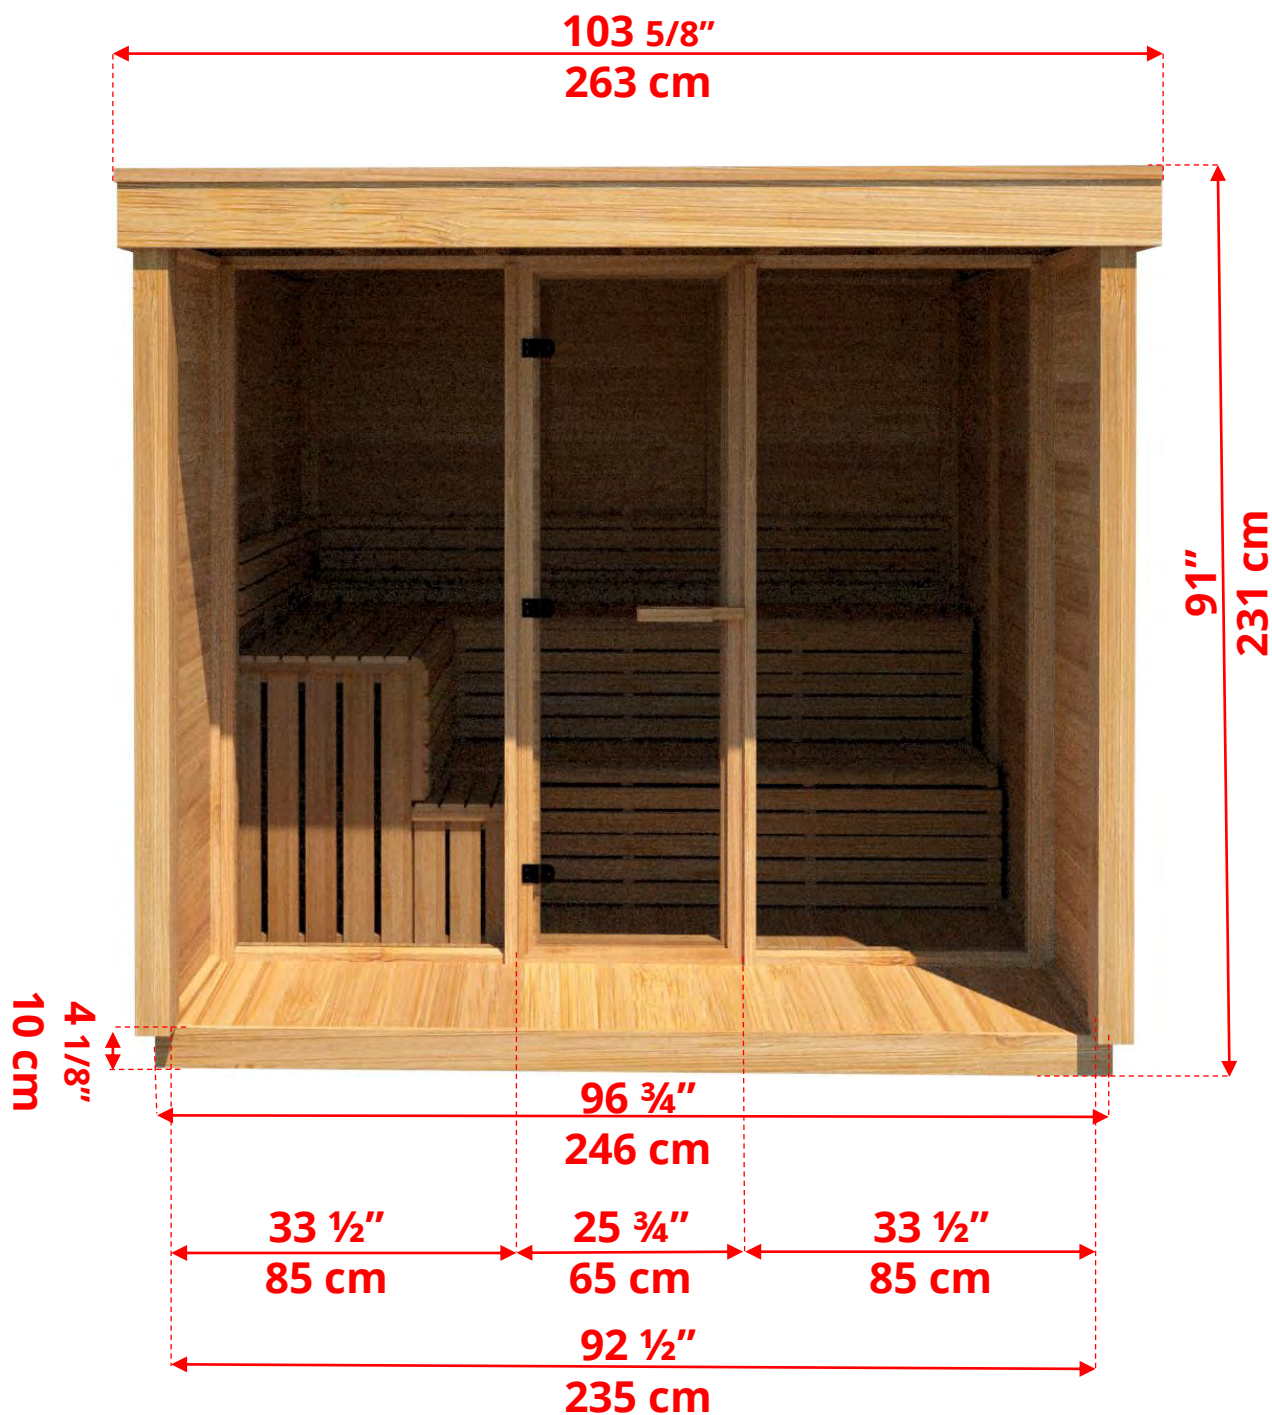

CU670P/CU672P

Outdoor Pure Cube Sauna

Manufactured by:

pure cübe

CU670P/CU672P Outdoor Pure Cube Sauna

Manufactured by:

tel: 888-923-9813 | info@leisurecraft.com | web: www.leisurecraft.com

pure cübe