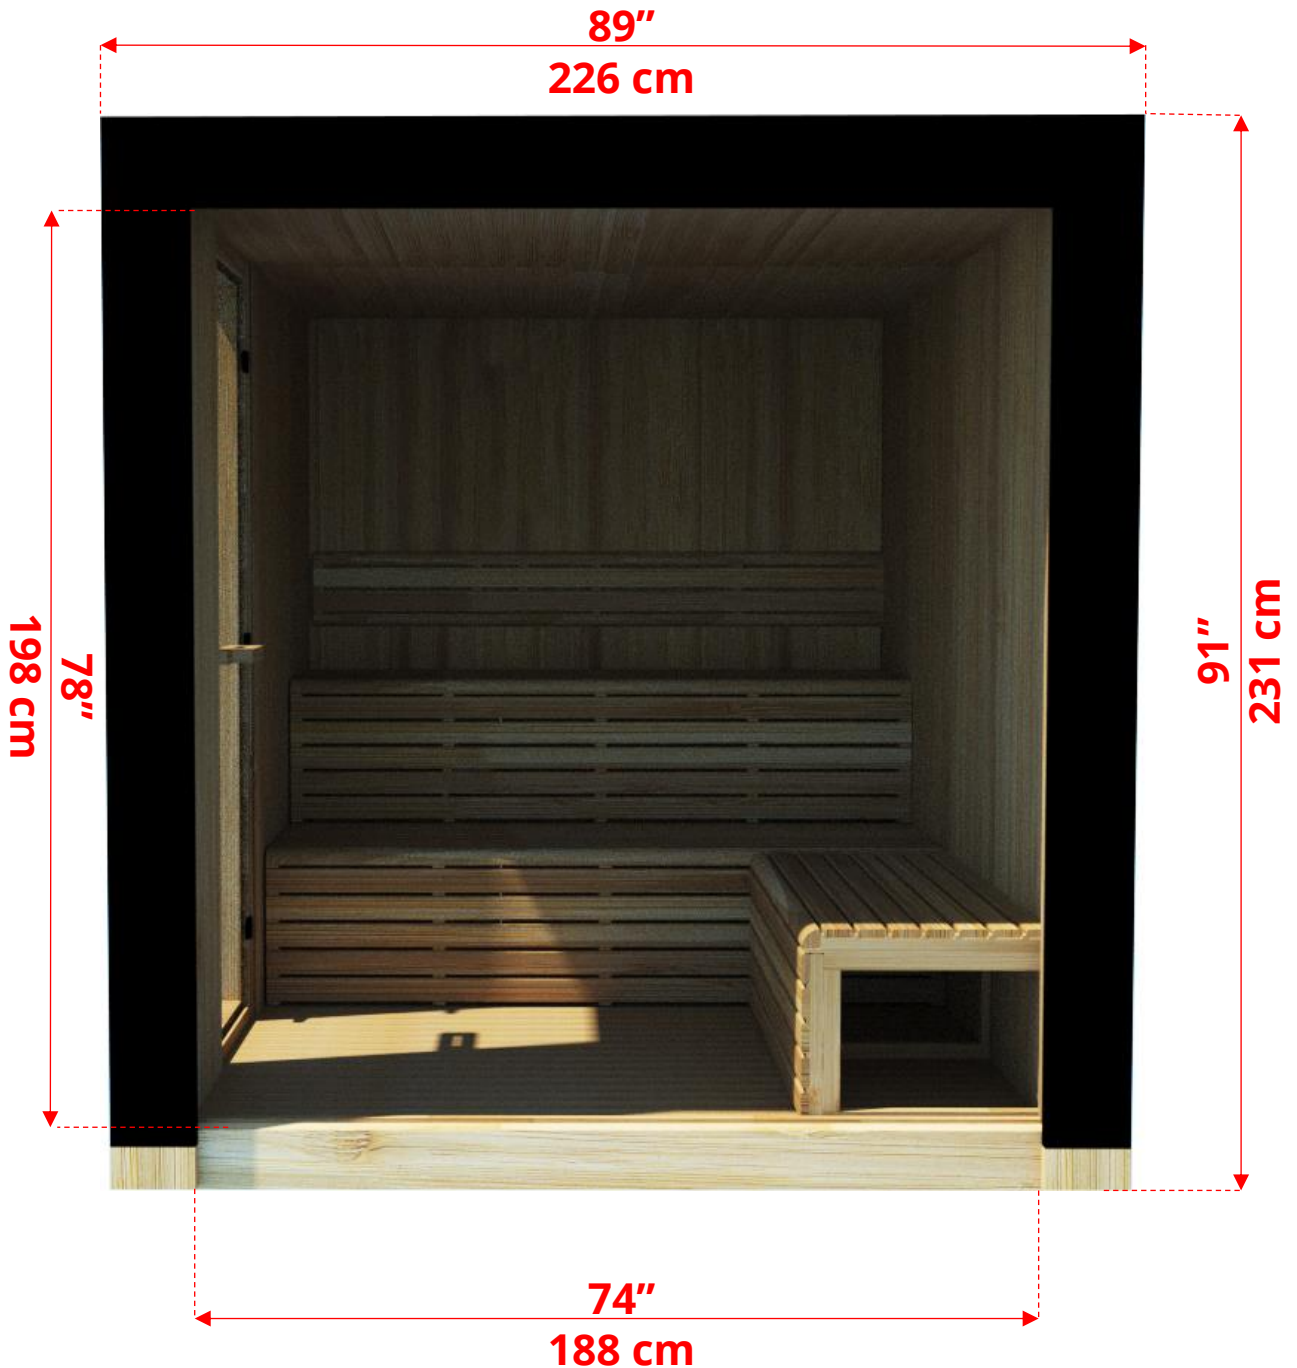

NE6110/NE6112 Outdoor Pure Cube Neptune Sauna

- *Shown with optional side wall bench.*
- *Side wall bench only available with electric heater option.*

Manufactured by:

tel: 888-923-9813 | info@leisurecraft.com | web: www.leisurecraft.com