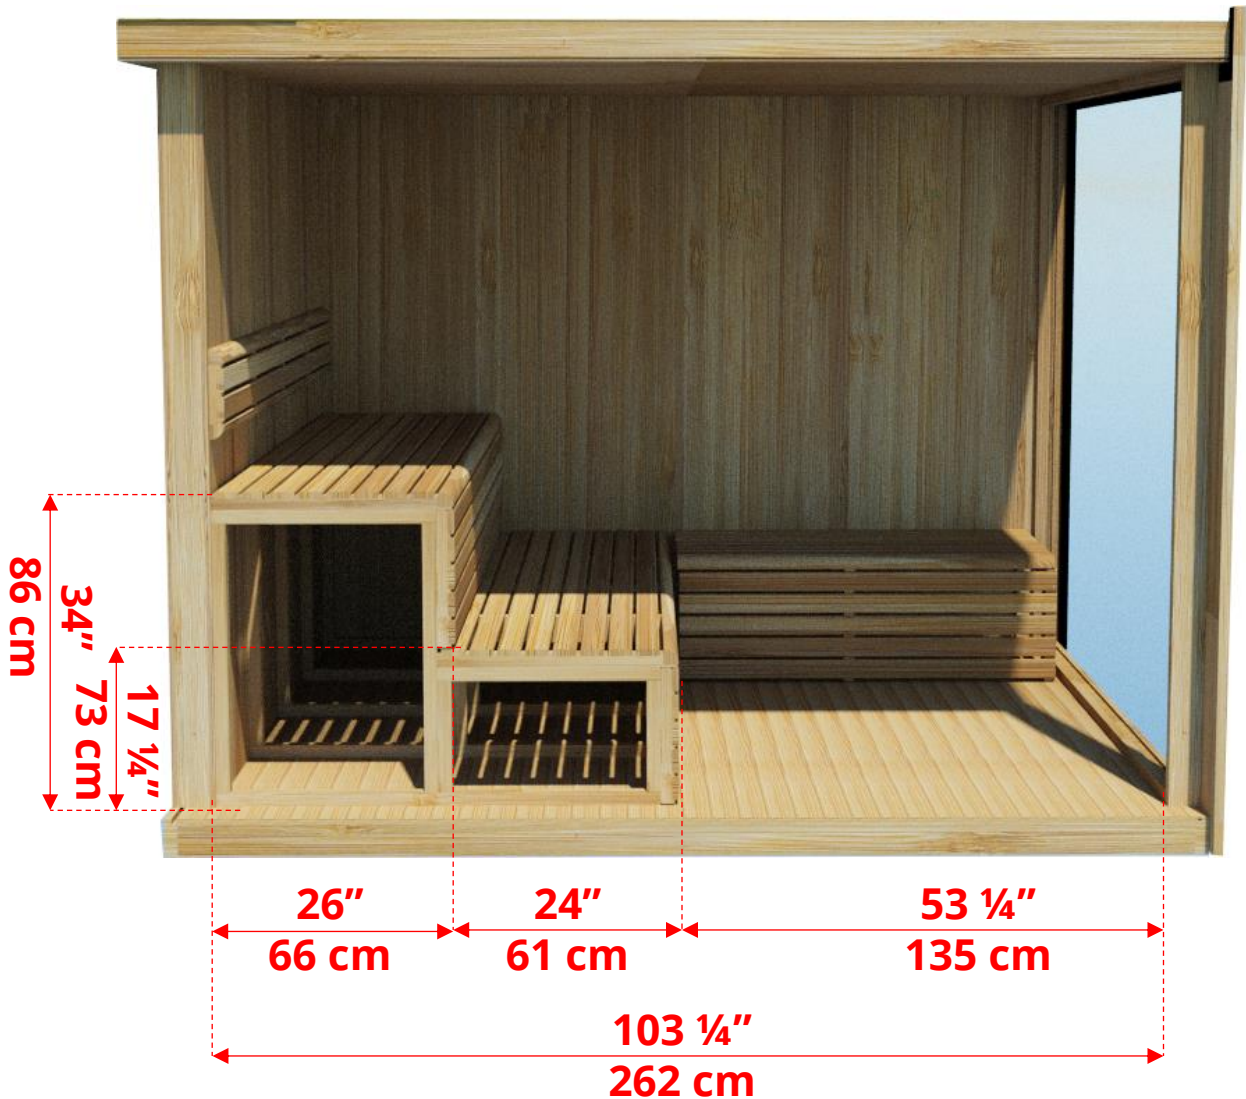

pure cübe

NE6110/NE6112 Outdoor Pure Cube Neptune Sauna

- *Shown with optional side wall bench.*
- *Side wall bench only available with electric heater option.*

Manufactured by:

tel: 888-923-9813 | info@leisurecraft.com | web: www.leisurecraft.com