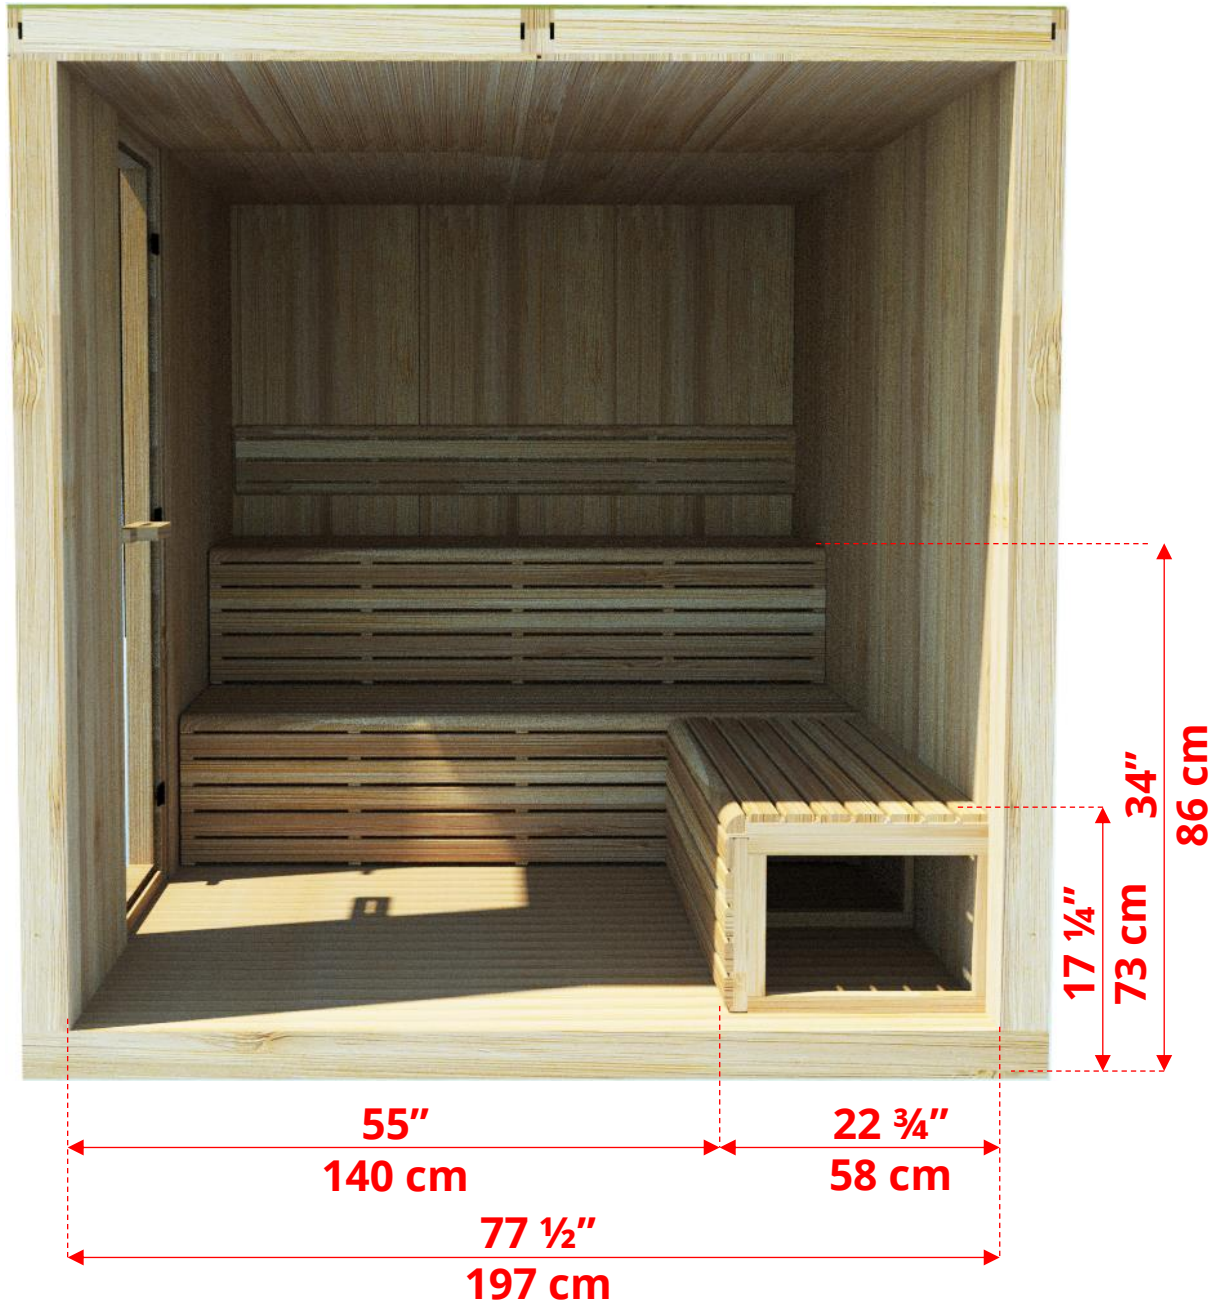

NE6110/NE6112 Outdoor Pure Cube Neptune Sauna

- *Shown with optional side wall bench.*
- *Side wall bench only available with electric heater option.*

Manufactured by:

tel: 888-923-9813 | info@leisurecraft.com | web: www.leisurecraft.com

pure cübe

NE6110/NE6112 Outdoor Pure Cube Neptune Sauna

- *Shown with optional side wall bench.*
- *Side wall bench only available with electric heater option.*

Manufactured by:

tel: 888-923-9813 | info@leisurecraft.com | web: www.leisurecraft.com