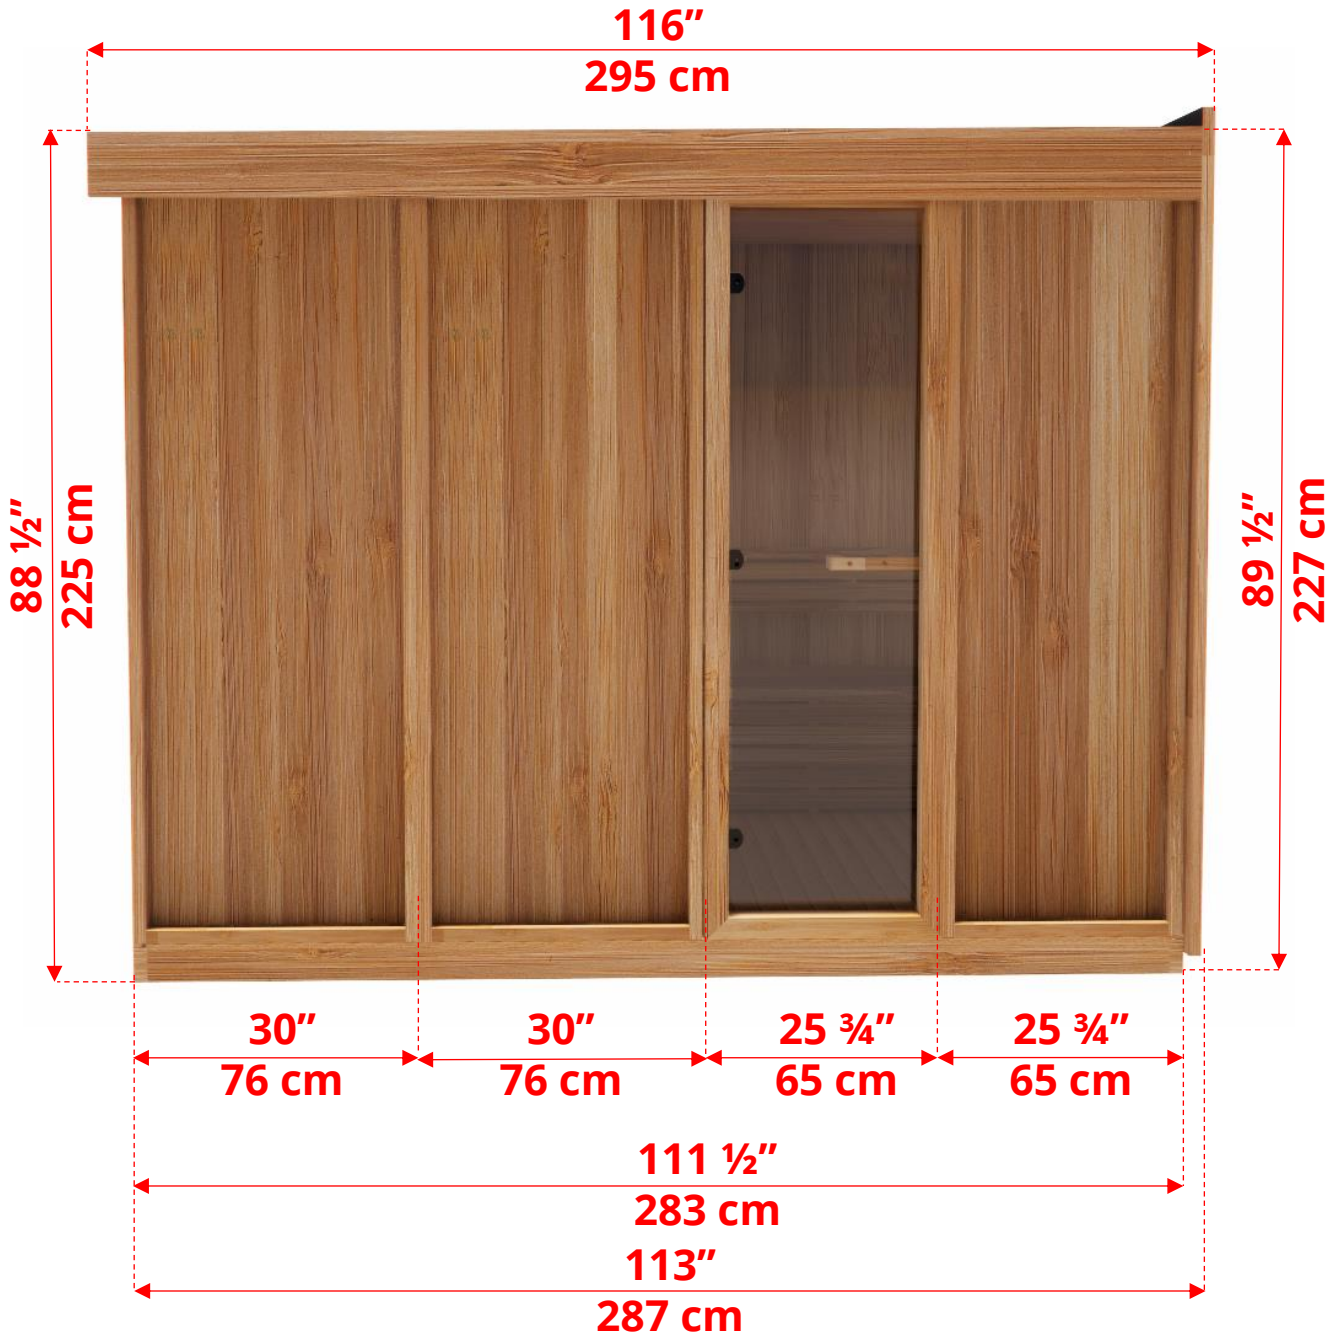

pure cübe

NE6110/NE6112 Outdoor Pure Cube Neptune Sauna

- *Shown with optional side wall bench.*
- *Side wall bench only available with electric heater option.*

Manufactured by:

tel: 888-923-9813 | info@leisurecraft.com | web: www.leisurecraft.com

pure cübe

NE6110/NE6112 Outdoor Pure Cube Neptune Sauna

- Shown without exterior metal siding installed
 - Sauna has a 1" slope from front to back

Manufactured by:

tel: 888-923-9813 | info@leisurecraft.com | web: www.leisurecraft.com