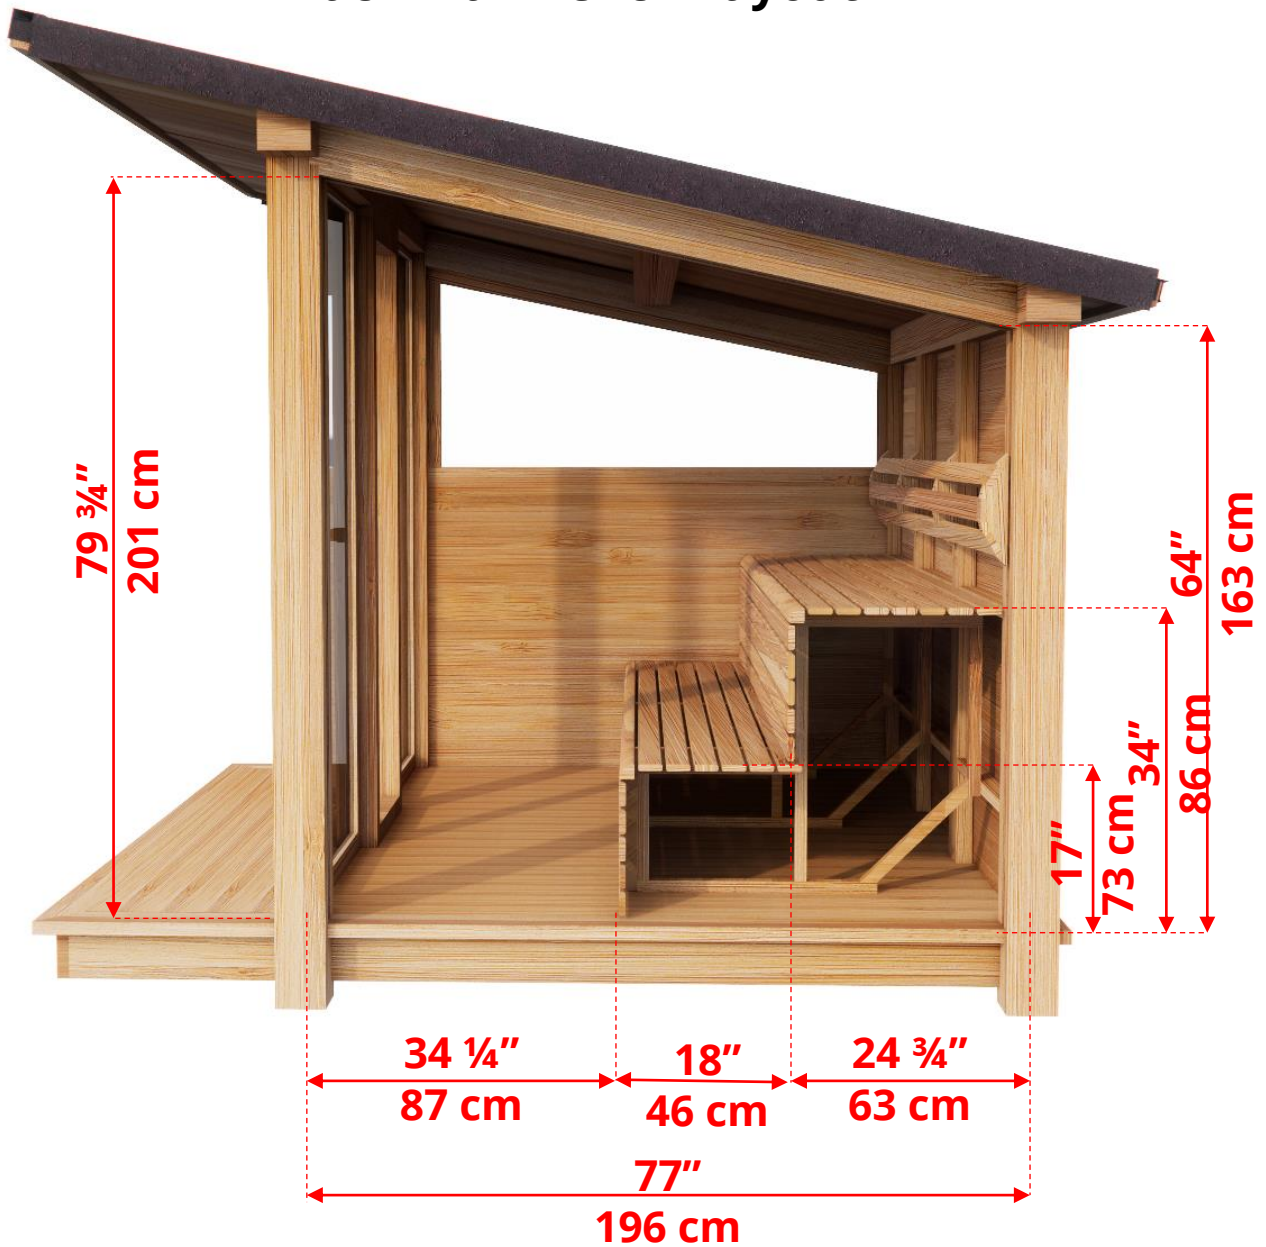

MVBACK Back Wall Bench Layout

Manufactured by:

MV682 Pure Cube Mountain View Sauna

MVBACK Back Wall Bench Layout

Manufactured by:

MV682 Pure Cube Mountain View Sauna

MVLBEN Back Wall Bench Layout with L Bench