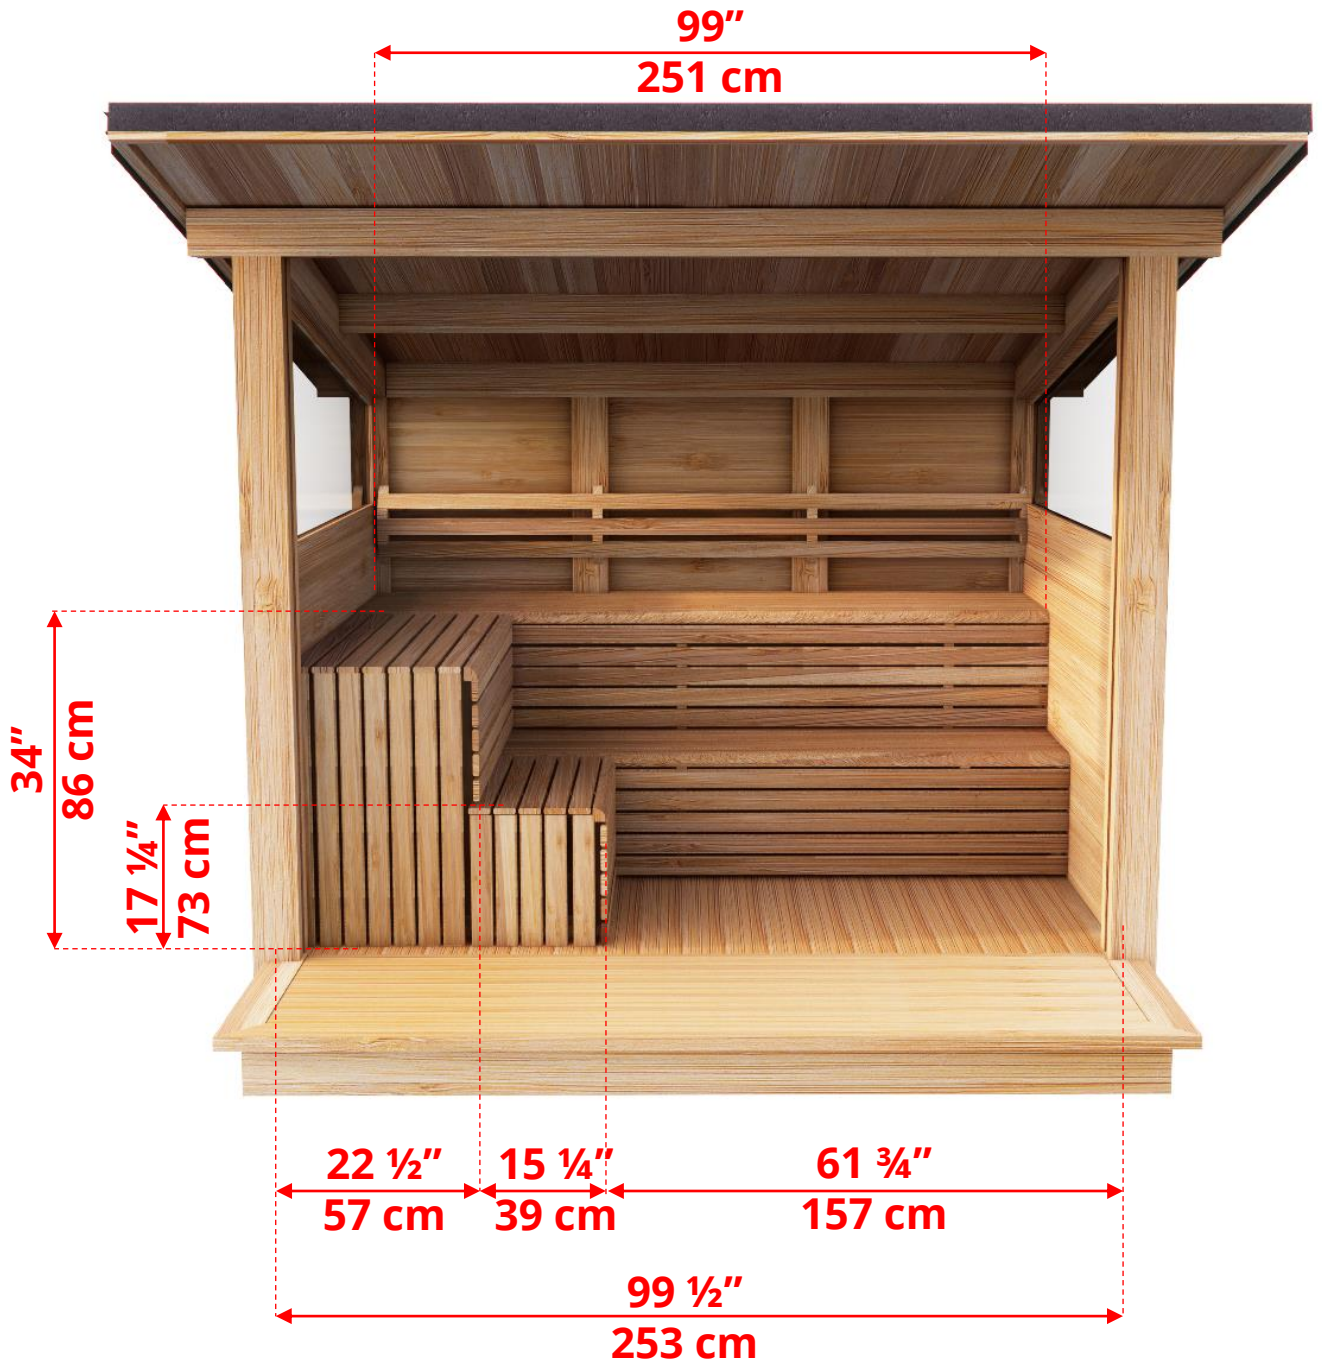

MVBACK Back Wall Bench Layout

Manufactured by:

MV682 Pure Cube Mountain View Sauna

MVBACK Back Wall Bench Layout

Manufactured by:

MV682 Pure Cube Mountain View Sauna

MVLBEN Back Wall Bench Layout with L Bench