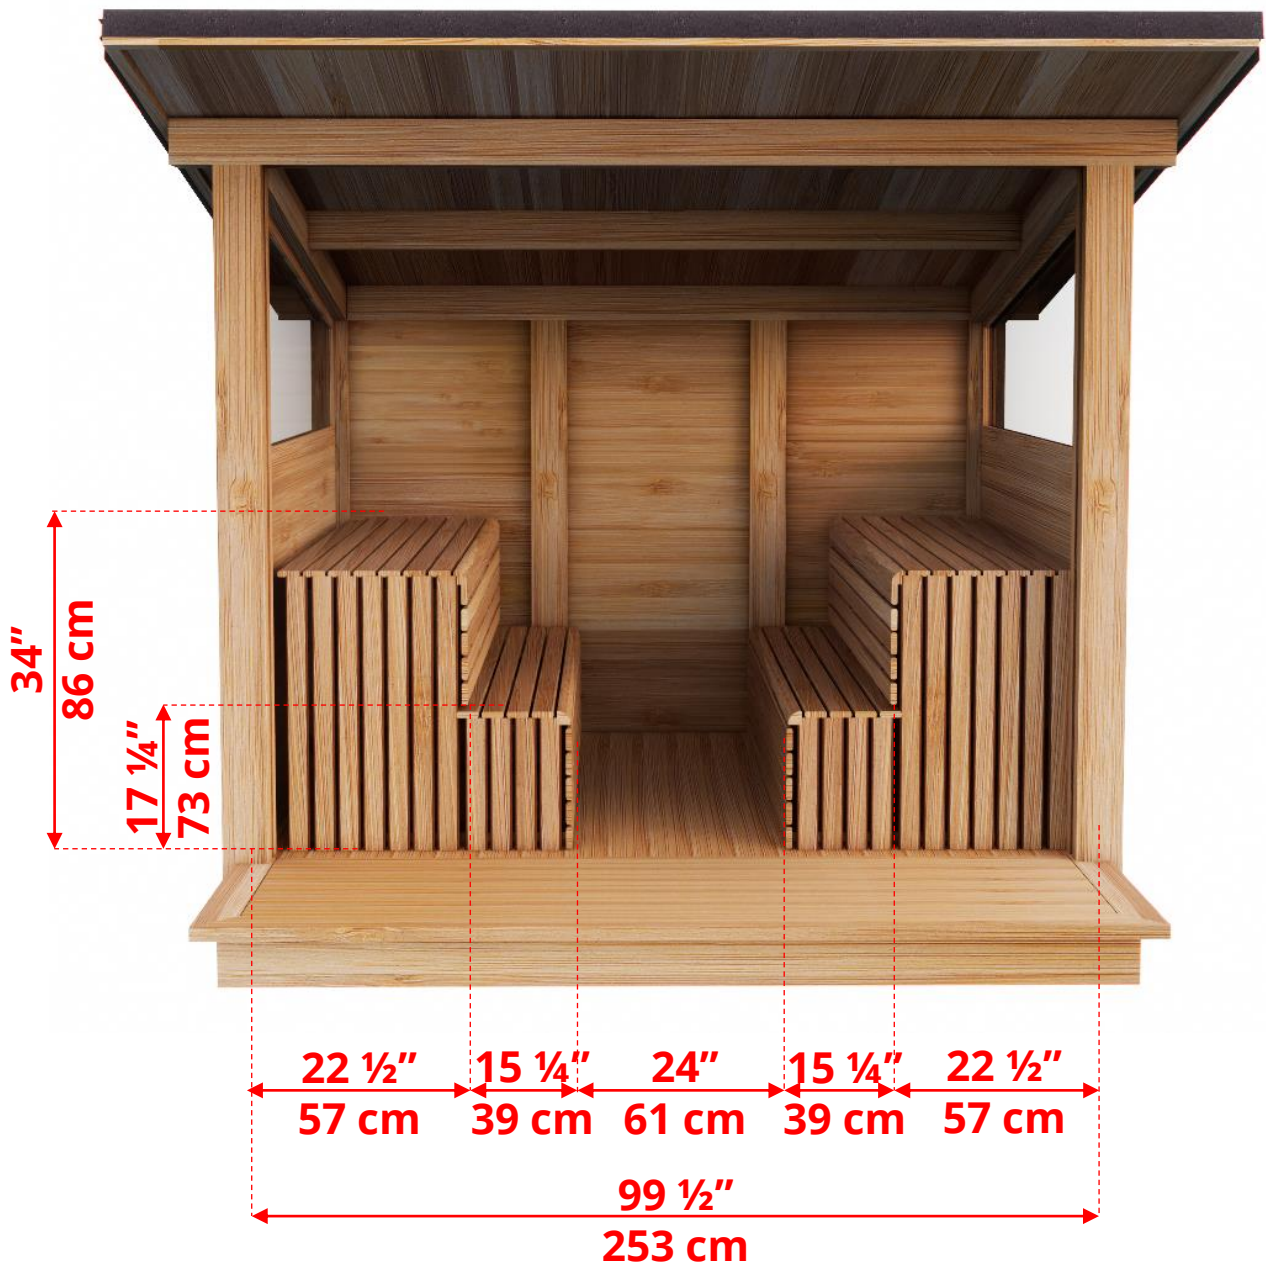

MVBACK Back Wall Bench Layout

Manufactured by:

MV682 Pure Cube Mountain View Sauna

MVBACK Back Wall Bench Layout

Manufactured by:

MV682 Pure Cube Mountain View Sauna

MVLBEN Back Wall Bench Layout with L Bench

Manufactured by:

MV682 Pure Cube Mountain View Sauna

MVLBEN Back Wall Bench Layout with L Bench

Manufactured by:

MV682 Pure Cube Mountain View Sauna

MVSBEN Side Wall Bench Layout

Manufactured by: