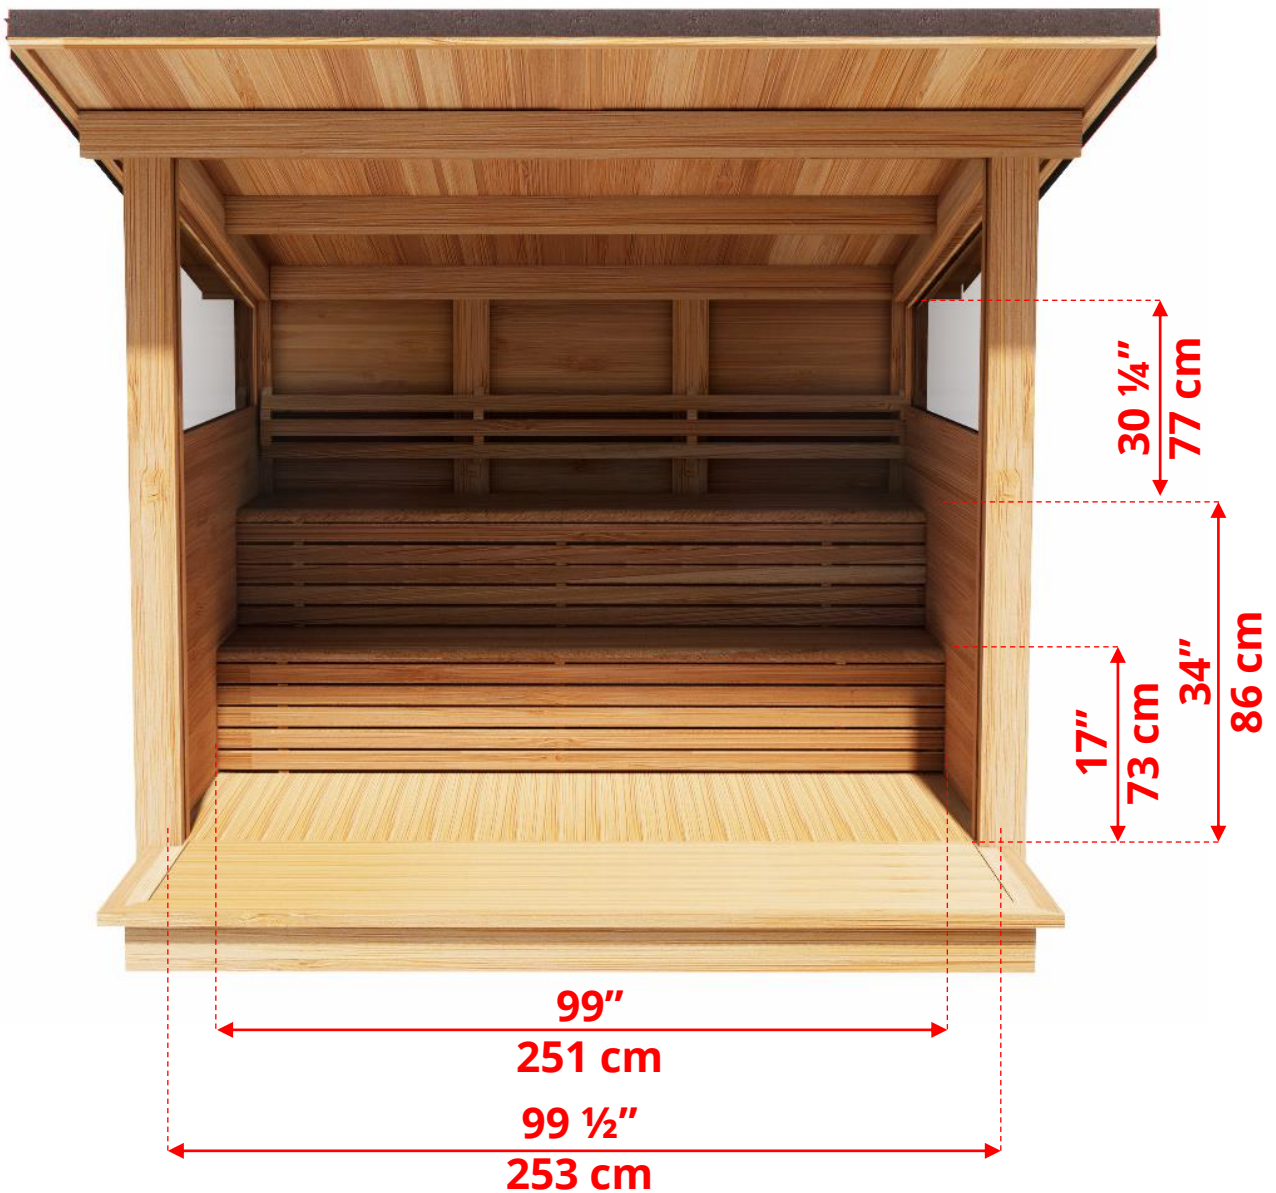

MVBACK Back Wall Bench Layout

Manufactured by:

MV682 Pure Cube Mountain View Sauna

MVBACK Back Wall Bench Layout

Manufactured by:

MV682 Pure Cube Mountain View Sauna

MVLBEN Back Wall Bench Layout with L Bench