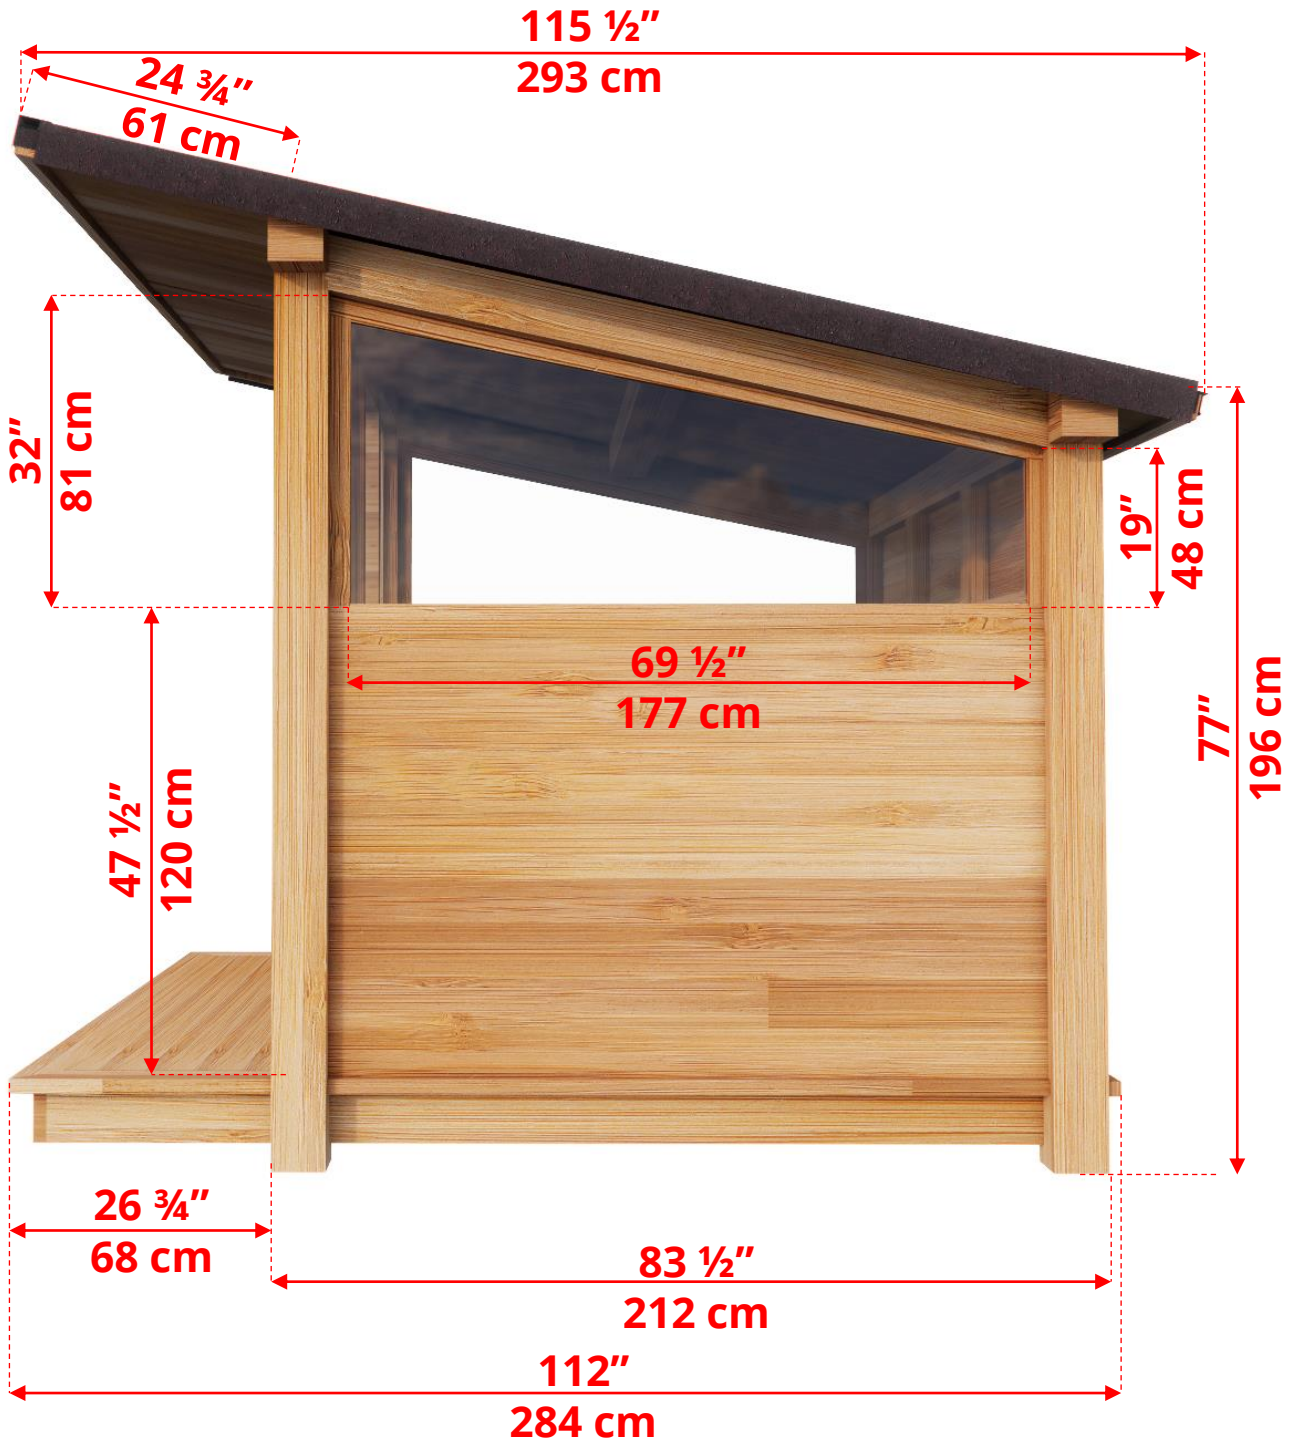

MV682 Pure Cube Mountain View Sauna

Manufactured by:

pure cübe

MV682 Pure Cube Mountain View Sauna

Manufactured by:

tel: 888-923-9813 | info@leisurecraft.com | web: www.leisurecraft.com

MV682 Pure Cube Mountain View Sauna

MVBACK Back Wall Bench Layout

Manufactured by:

MV682 Pure Cube Mountain View Sauna

MVBACK Back Wall Bench Layout

Manufactured by:

MV682 Pure Cube Mountain View Sauna

MVLBEN Back Wall Bench Layout with L Bench

Manufactured by:

MV682 Pure Cube Mountain View Sauna

MVLBEN Back Wall Bench Layout with L Bench

Manufactured by:

MV682 Pure Cube Mountain View Sauna

MVSBEN Side Wall Bench Layout

Manufactured by: