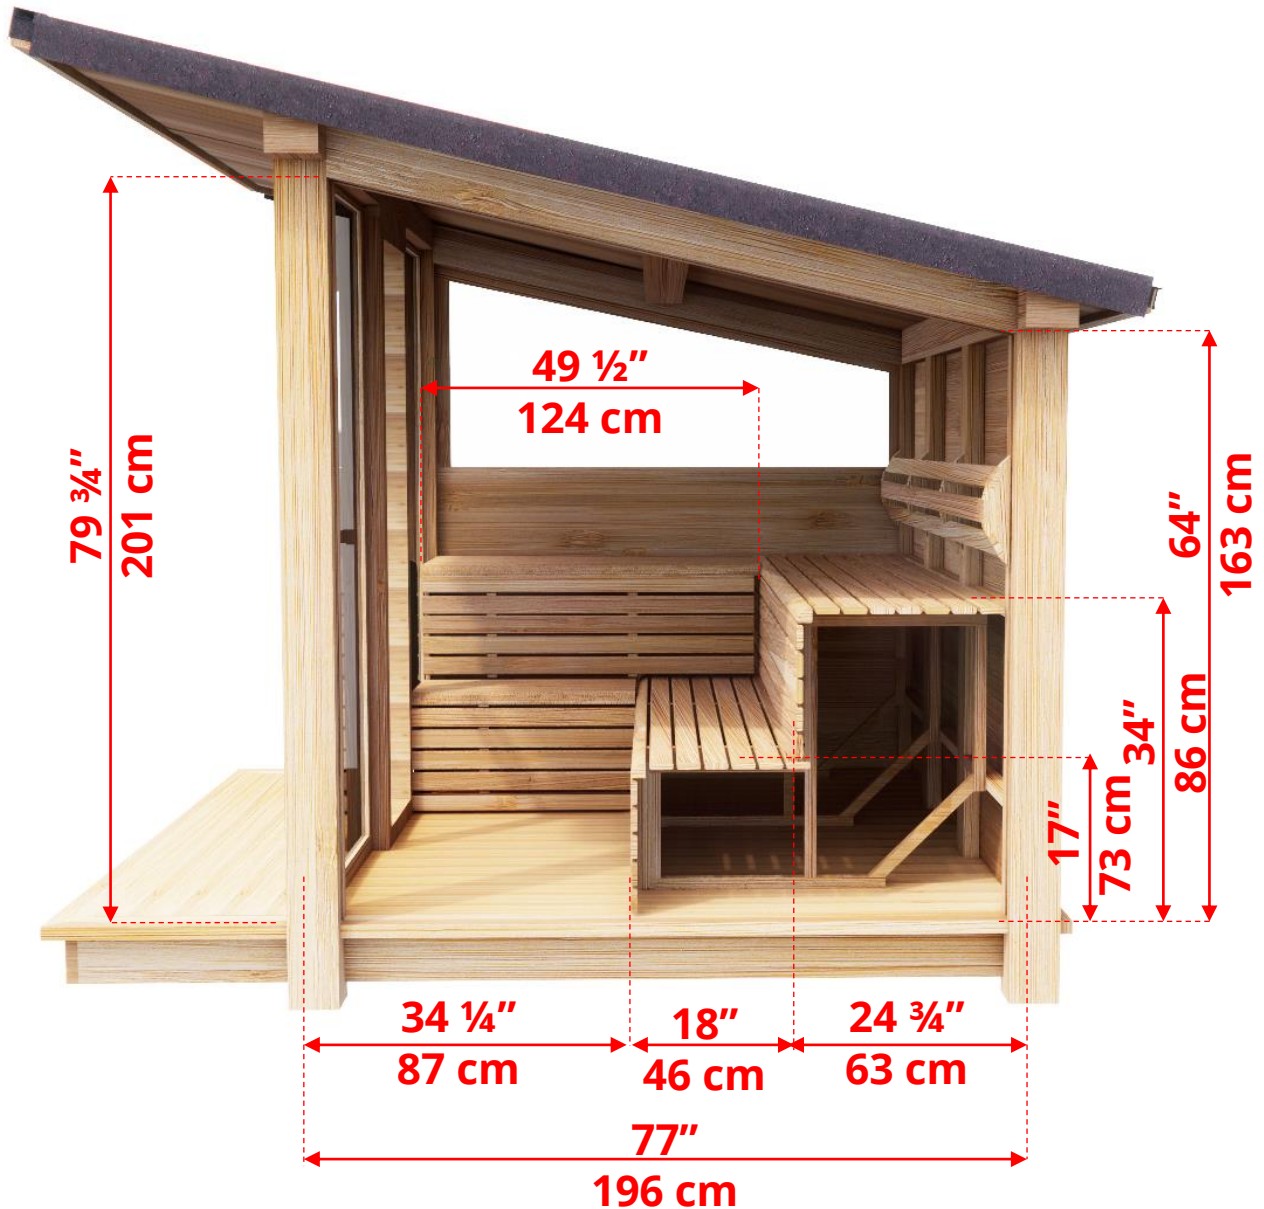

MV682 Pure Cube Mountain View Sauna

MVLBEN Back Wall Bench Layout with L Bench

Manufactured by: