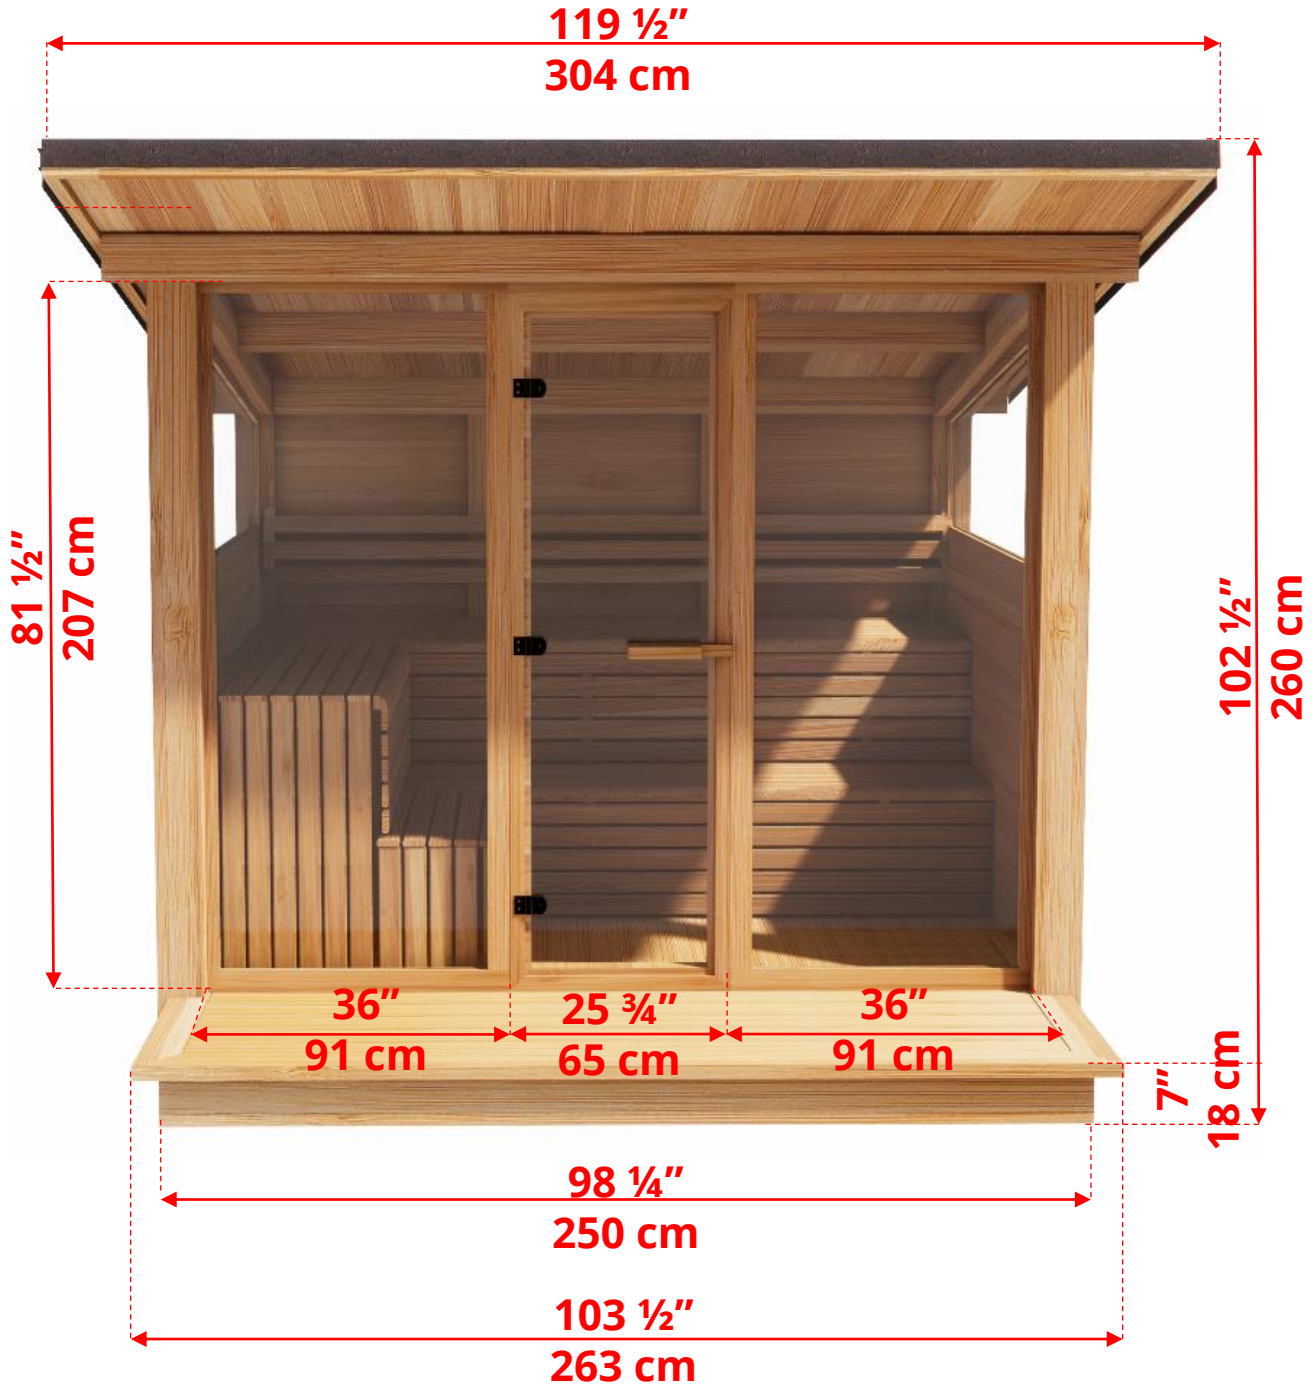

MV682 Pure Cube Mountain View Sauna

Manufactured by:

pure cübe

MV682 Pure Cube Mountain View Sauna

Manufactured by:

tel: 888-923-9813 | info@leisurecraft.com | web: www.leisurecraft.com

MV682 Pure Cube Mountain View Sauna

MVBACK Back Wall Bench Layout

Manufactured by:

MV682 Pure Cube Mountain View Sauna

MVBACK Back Wall Bench Layout

Manufactured by:

MV682 Pure Cube Mountain View Sauna

MVLBEN Back Wall Bench Layout with L Bench