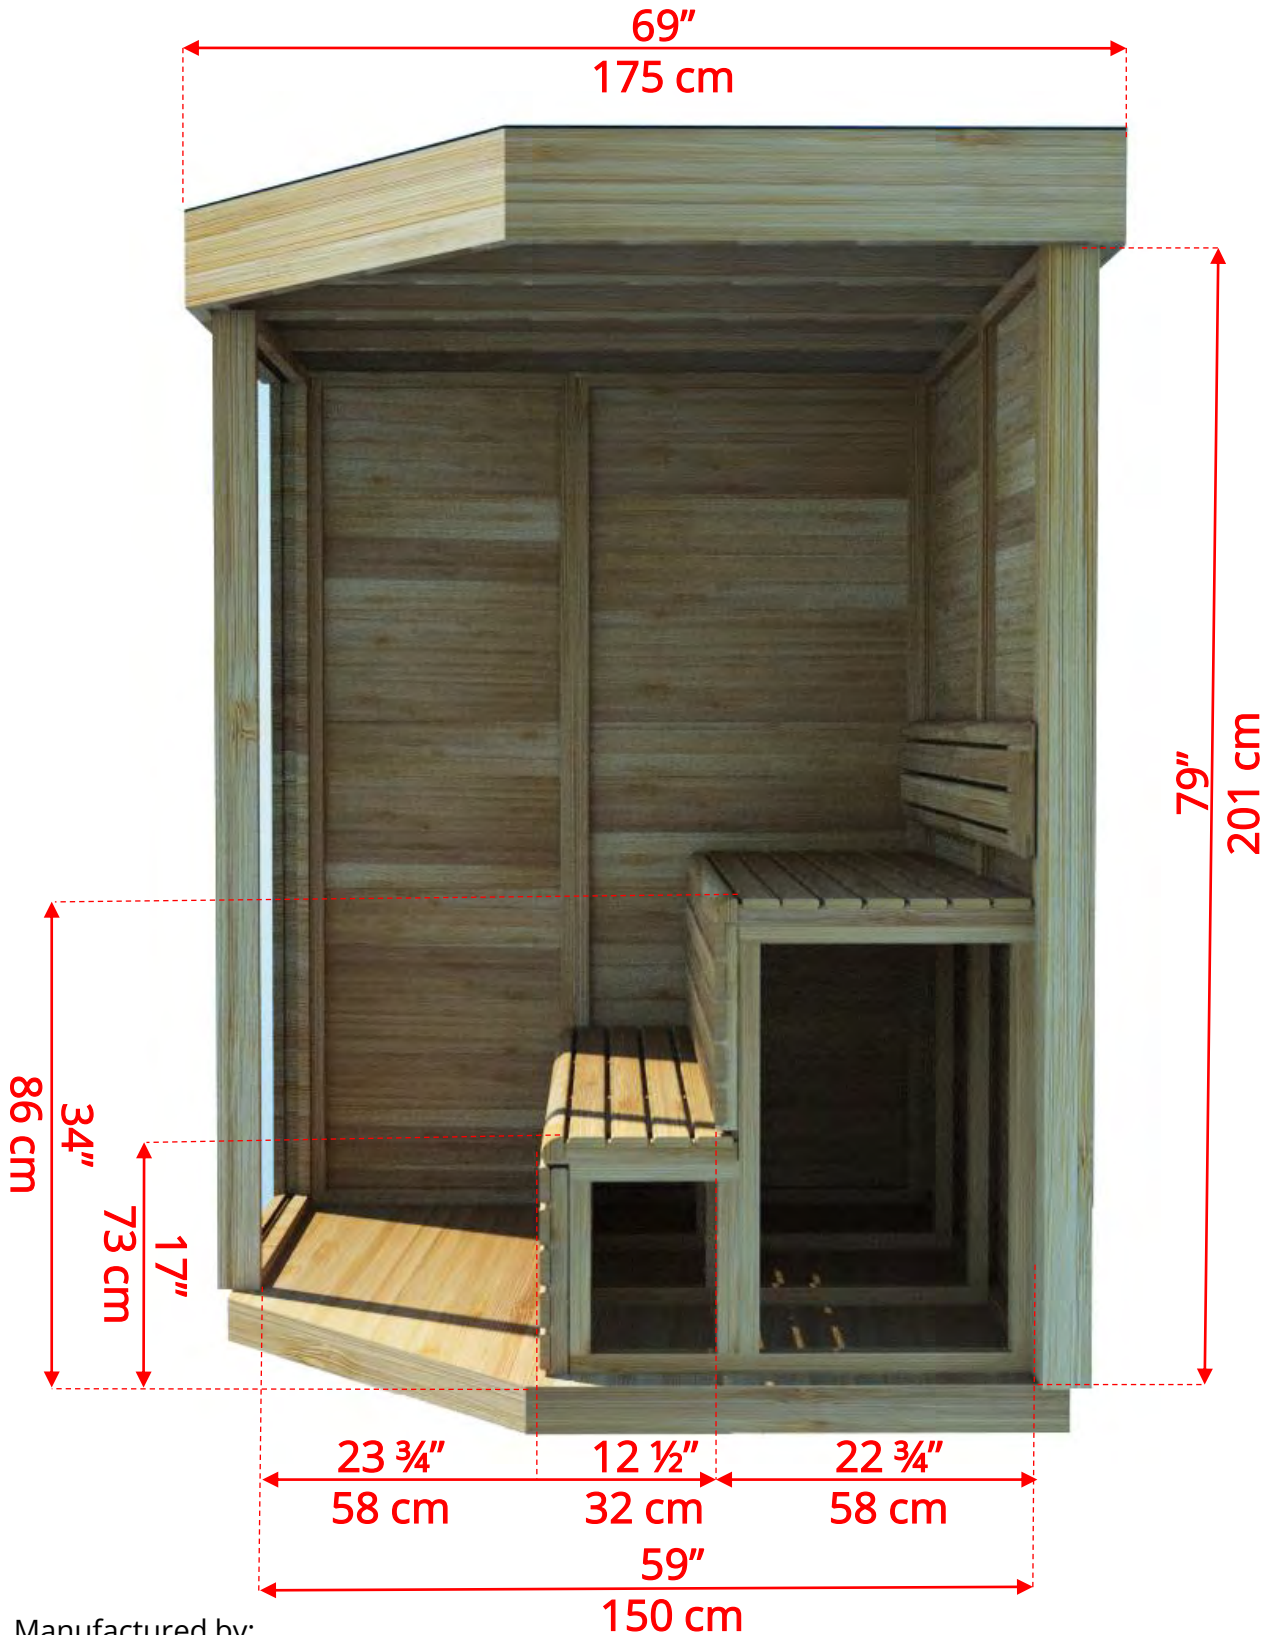

CC552

Outdoor Corner Pure Cube Sauna

Manufactured by:

CC552 Outdoor Corner Pure Cube Sauna

Manufactured by:

CC552

Outdoor Corner Pure Cube Sauna

Manufactured by:

CC552

Outdoor Corner Pure Cube Sauna

Manufactured by:

CC552 Outdoor Corner Pure Cube Sauna

Manufactured by:

CC552 Outdoor Corner Pure Cube Sauna

Floor Panel

Manufactured by: