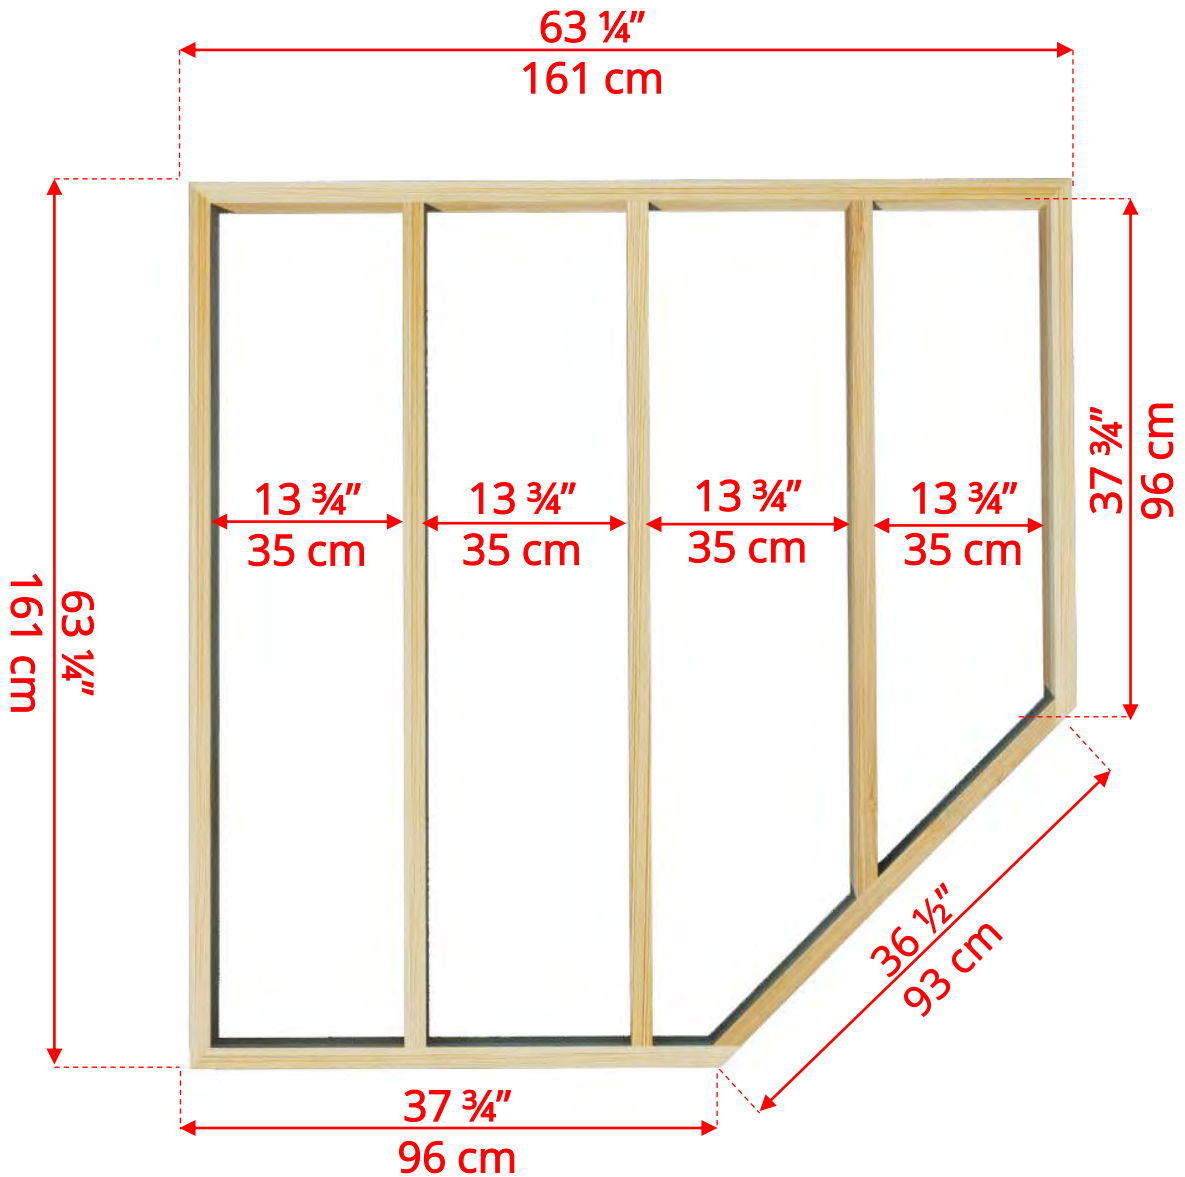

CC552

Outdoor Corner Pure Cube Sauna

Manufactured by:

CC552 Outdoor Corner Pure Cube Sauna

Manufactured by:

CC552 Outdoor Corner Pure Cube Sauna

Floor Panel

Manufactured by: